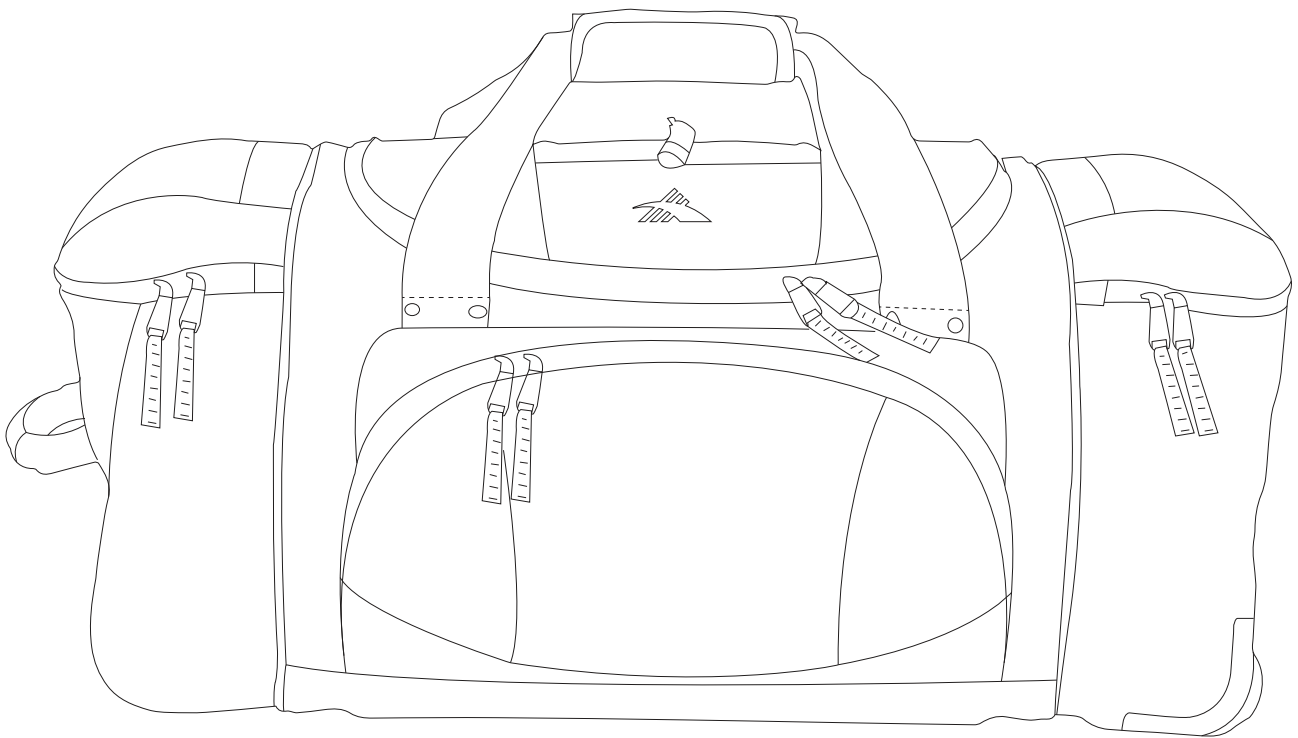

# Product Art Template

Product: **HS1012 - High Sierra 26 inch Wheeled  
Duffel Bag**

Product Size: **660mm(w) x 330mm(h) x 304mm(d)**

Product Colour:

Decoration Size: **mm(w) x mm(h)**

Decoration Method:

Decoration Colour:

**Artwork  
Approval**

Art Version: V1

**Product Scale 25%**

---