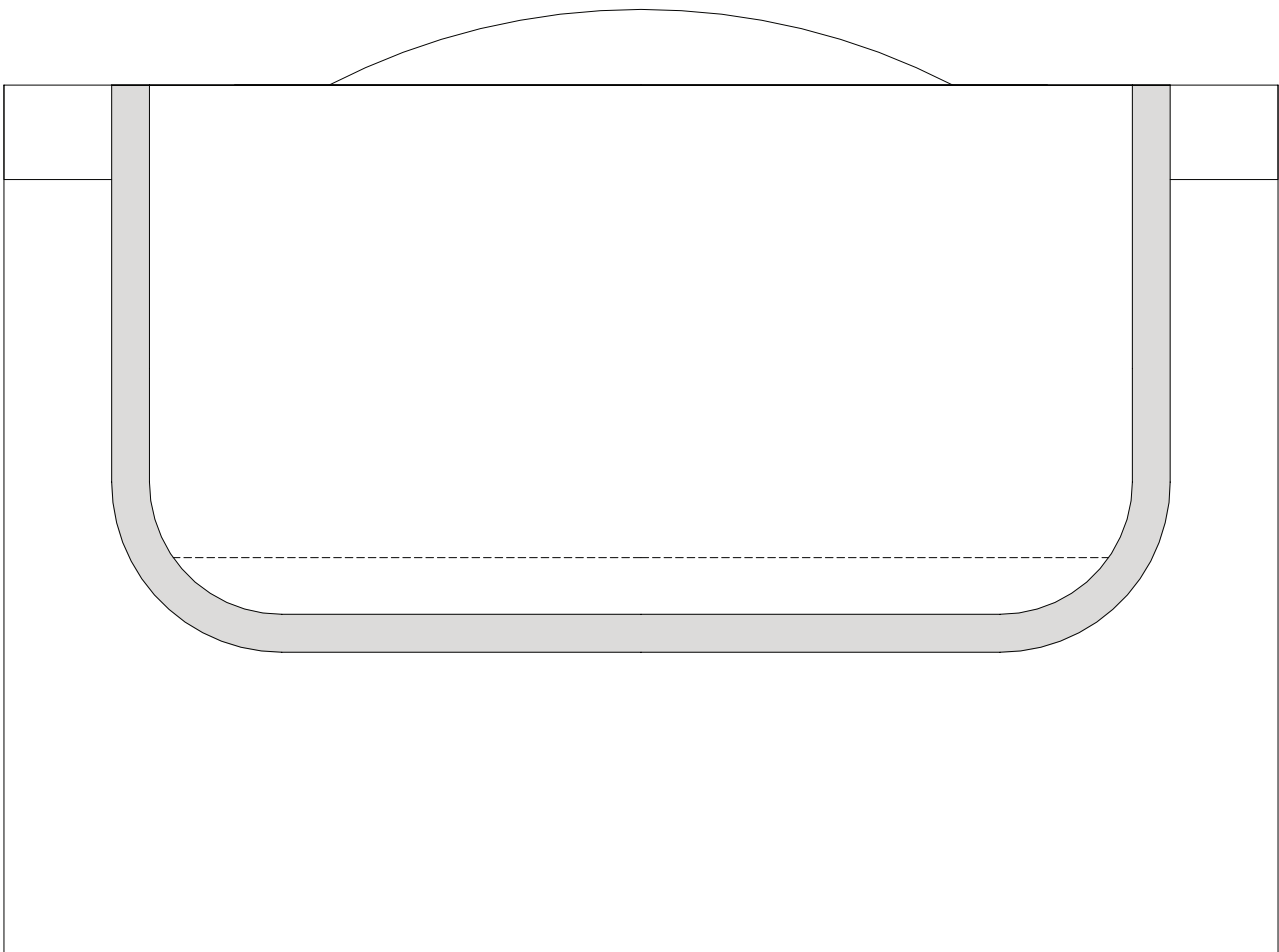

Product Art Template

Product: **750 - Picnic Rug**
Product Size: **1370mm(w) x 1770mm(h)**
Product Colour:
Decoration Size: **mm(w) x mm(h)**
Decoration Method:
Decoration Colour:

**Artwork
Approval**

Art Version: V1

Product Scale 50%

Notes:

Please check that all the details are correct before providing your approval with confirmed art version
Where the decoration method uses digital printing techniques colours are produced using CMYK equivalent.