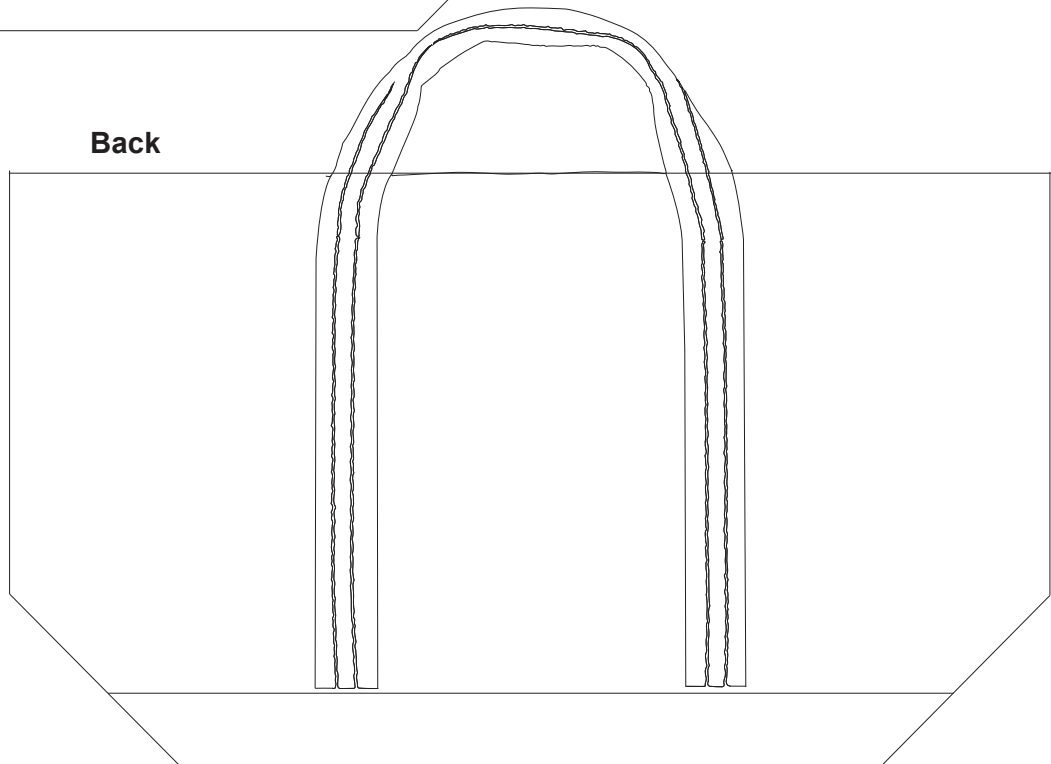

# Product Art Template

Product: 5182 - Top Sail 12oz Cotton Canvas Duffel

Product Size: 457mm(w) x 330mm(h) x 254mm(d)

Product Colour:

Decoration Size: mm(w) x mm(h)

Decoration Method:

Decoration Colour:

Artwork Approval

Art Version: V1

Product Scale 20%

Front (shown flat)

Back

**Notes:**

Please check that all the details are correct before providing your approval with confirmed art version

Where the decoration method uses digital printing techniques colours are produced using CMYK equivalent.