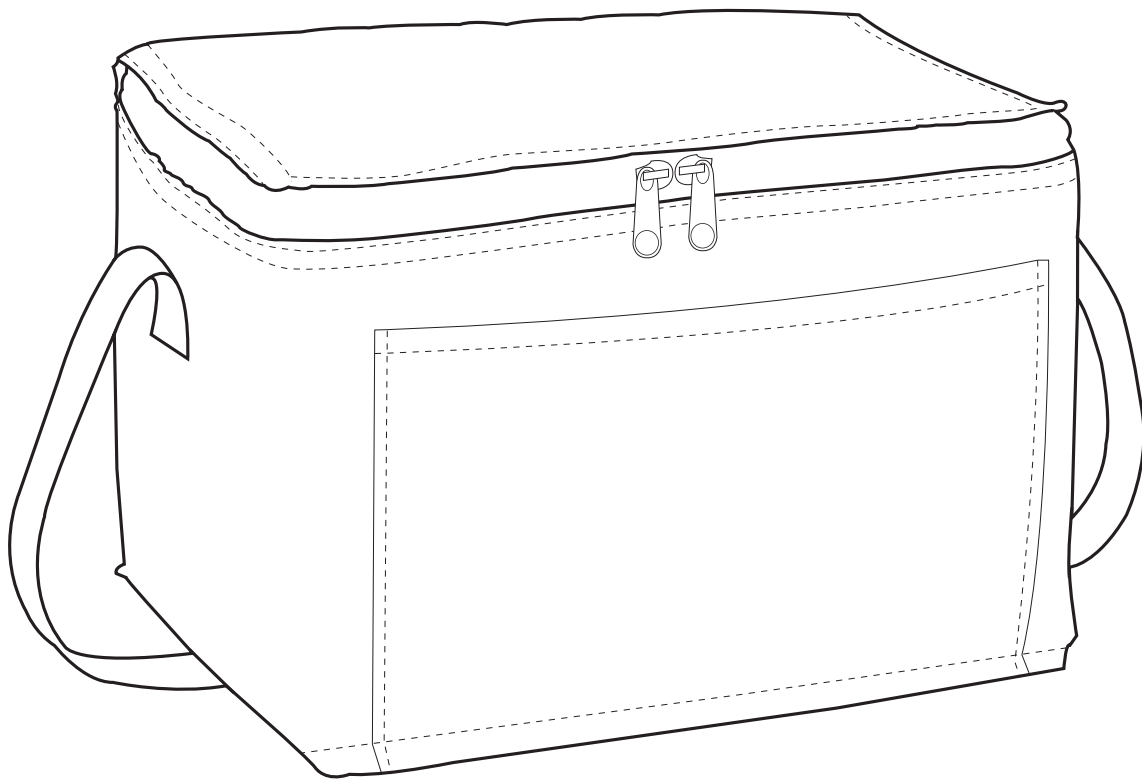

Product Art Template

Product: **SM-7408 - Spectrum Budget 6 Can
Lunch Cooler**

Product Size: **203mm(w) x 152mm(h) x 152mm(d)**

Product Colour:

Decoration Size: **mm(w) x mm(h)**

Decoration Method:

Decoration Colour:

**Artwork
Approval**

Art Version: V1

Product Scale 50%

Notes:

Please check that all the details are correct before providing your approval with confirmed art version

Where the decoration method uses digital printing techniques colours are produced using CMYK equivalent.