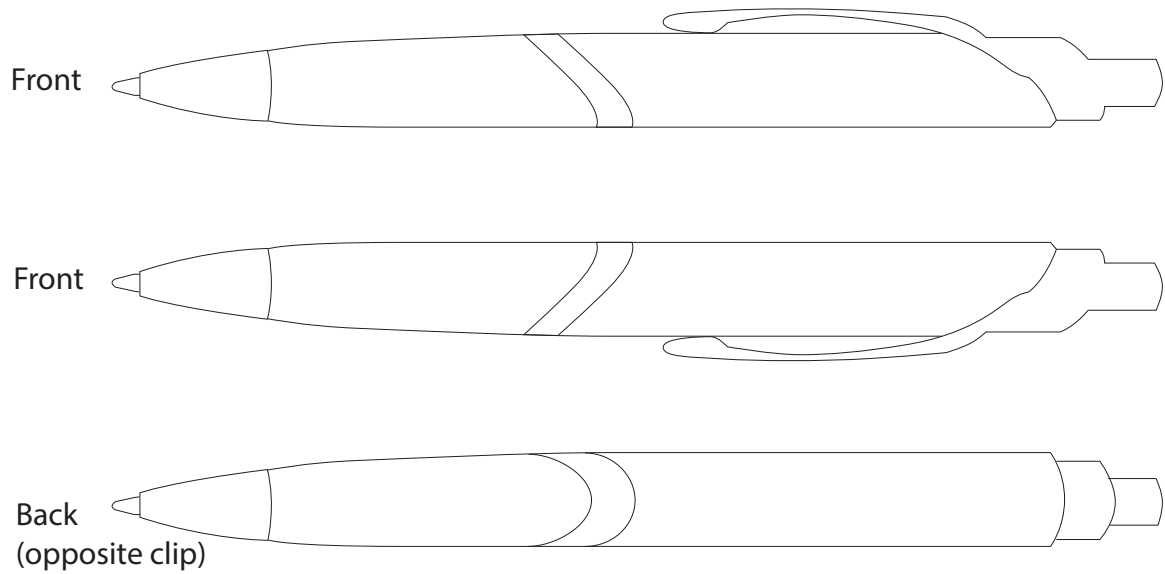

# Product Art Template

Product: **SM-4050 - The SoBe Metal Pen**  
Product Size: **137mm(h)**  
Product Colour:  
Decoration Size: **mm(w) x mm(h)**  
Decoration Method:  
Decoration Colour:

**Artwork  
Approval**

Art Version: V1

**Product Scale 100%**

---

**Notes:**

Please check that all the details are correct before providing your approval with confirmed art version  
Where the decoration method uses digital printing techniques colours are produced using CMYK equivalent.