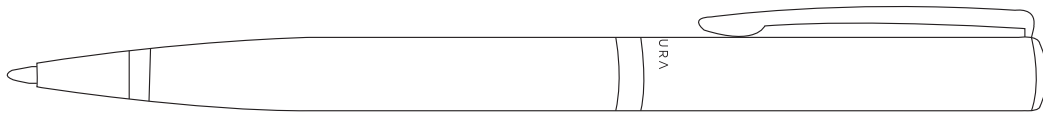

Product Art Template

Product: **SC1013 - Scriptura Hercules Ballpoint Pen**
Product Size: **Pen: 121mm(h) x 10mm (Dia)**
Box: 165mm(h) x 37mm(w) x 25mm(d)
Sleeve: 164.5mm(h) x 39mm(w) x 25mm(d)
Product Colour:
Decoration Size: **mm(w) x mm(h)**
Decoration Method:
Decoration Colour:

Artwork Approval

Art Version: V1

Product Scale 100%

Box Lid - top view

Sleeve Lid - top view

Notes:

Please check that all the details are correct before providing your approval with confirmed art version
Where the decoration method uses digital printing techniques colours are produced using CMYK equivalent.