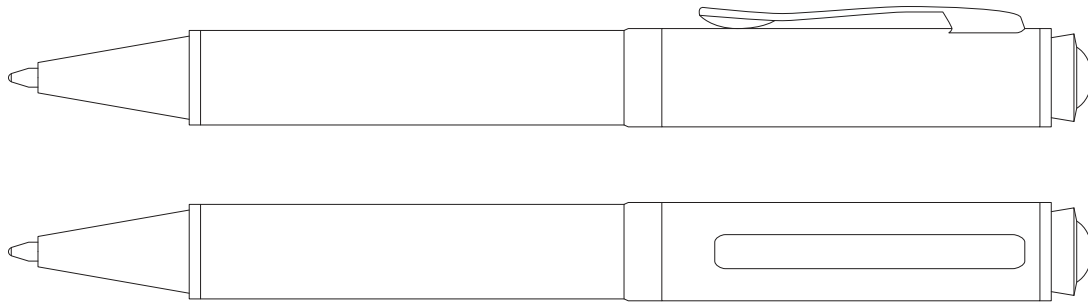

Product Art Template

Product: **696 - Carbon Fibre Ballpoint Pen**
Product Size: **145mm(h) x 13mm Ø**
Product Colour:
Decoration Size: **mm(w) x mm(h)**
Decoration Method:
Decoration Colour:

**Artwork
Approval**

Art Version: V1

Product Scale 100%

Notes:

Please check that all the details are correct before providing your approval with confirmed art version
Where the decoration method uses digital printing techniques colours are produced using CMYK equivalent.