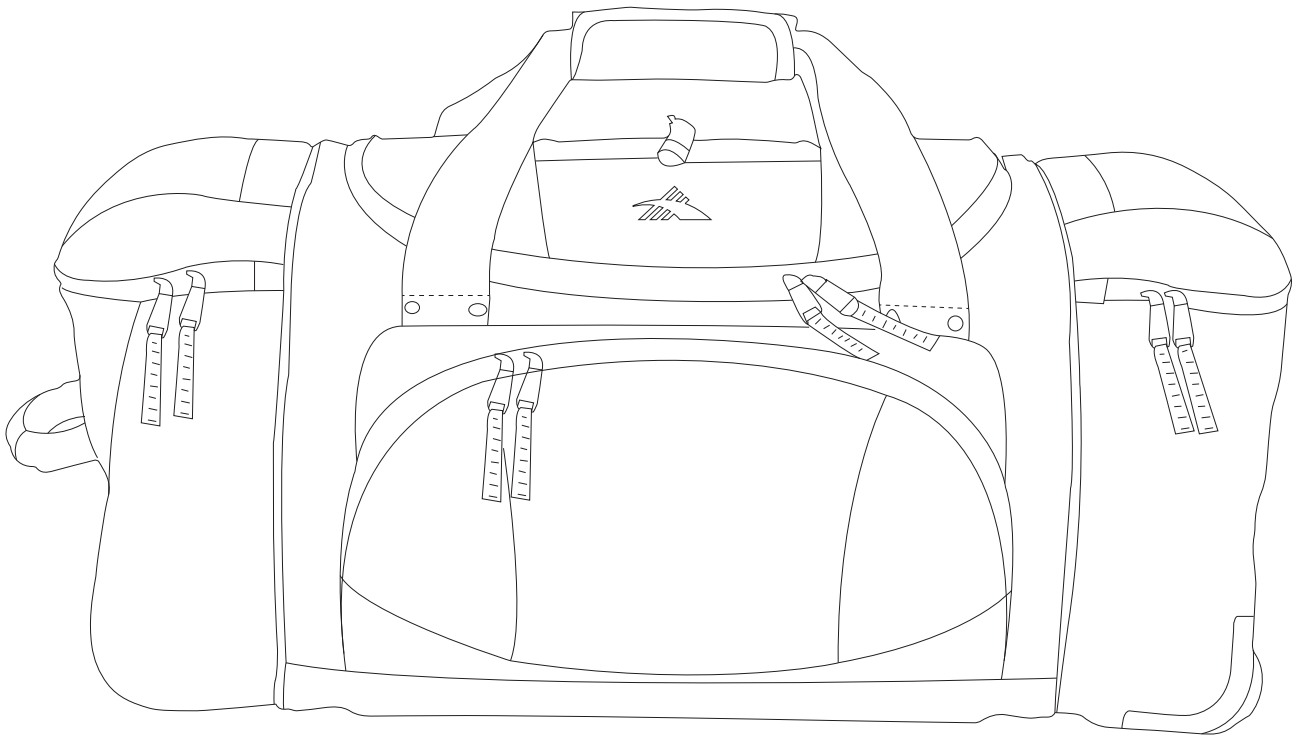

Product Art Template

Product: **HS1012 - High Sierra 26 inch Wheeled
Duffel Bag**

Product Size: **660mm(w) x 330mm(h) x 304mm(d)**

Product Colour:

Decoration Size: **mm(w) x mm(h)**

Decoration Method:

Decoration Colour:

**Artwork
Approval**

Art Version: V1

Product Scale 25%

Notes:

Please check that all the details are correct before providing your approval with confirmed art version

Where the decoration method uses digital printing techniques colours are produced using CMYK equivalent.