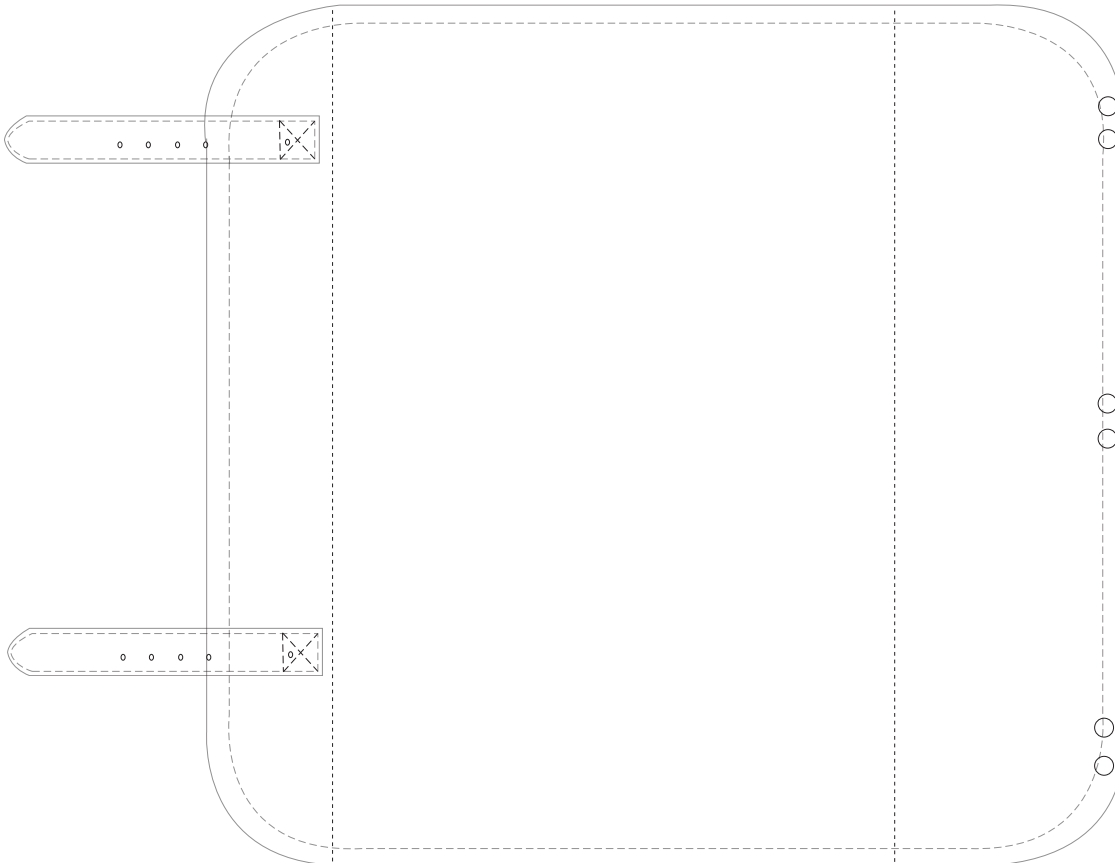

# Product Art Template

Product: **TM1046 - Trekk Wicker Basket with Picnic Table**

Product Size: **460mm(w) x 255mm(h) x 300mm(d)**

Product Colour: -

Decoration Size: **mm(w) x mm(h)**

Decoration Method: -

Decoration Colour: -

**Artwork Approval**

Art Version: V1

**Product Scale 25%**

**Cover**

**Notes:**

Please check that all the details are correct before providing your approval with confirmed art version  
Where the decoration method uses digital printing techniques colours are produced using CMYK equivalent.

**Lid - Closed view**

**Lid - Open view**