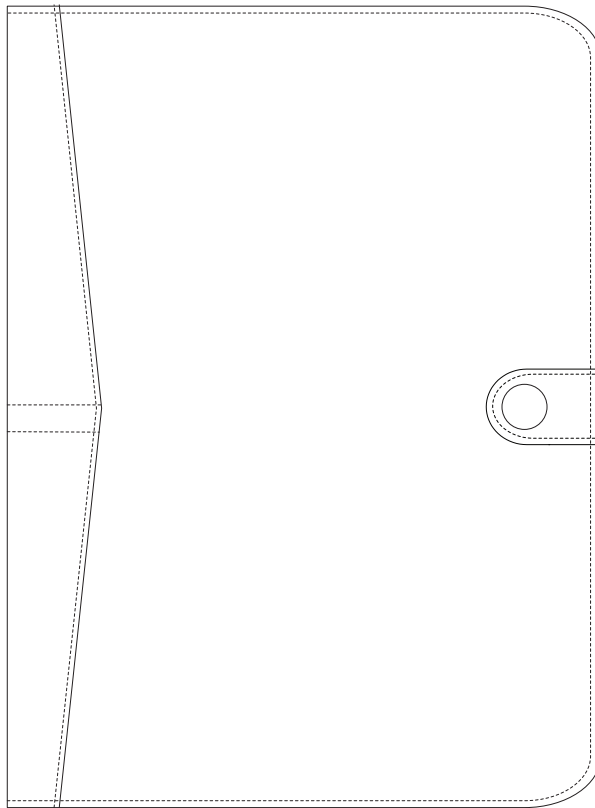

# Product Art Template

Product: **9139 - Pedova ETech Jr. Padfolio  
with Snap Closure**

Product Size: **157mm(w) x 212mm(h) x 15mm(d)**

Product Colour:

Decoration Size: **mm(w) x mm(h)**

Decoration Method:

Decoration Colour:

**Artwork  
Approval**

Art Version: V1

**Product Scale 50%**

---

**Notes:**

Please check that all the details are correct before providing your approval with confirmed art version

Where the decoration method uses digital printing techniques colours are produced using CMYK equivalent.