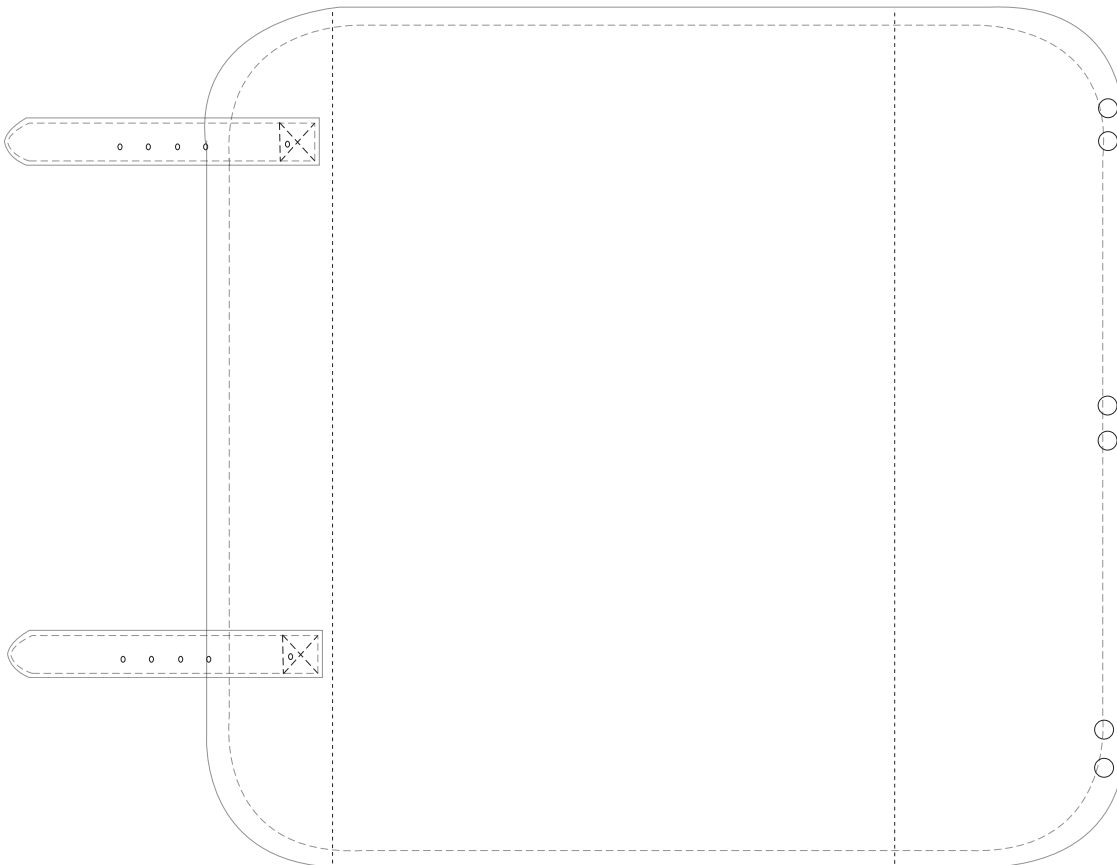

# Product Art Template

Product: **TM1046 - Trekk Wicker Basket with Picnic Table**

Product Size: **460mm(w) x 255mm(h) x 300mm(d)**

Product Colour: -

Decoration Size: **mm(w) x mm(h)**

Decoration Method: -

Decoration Colour: -

**Artwork Approval**

Art Version: V1

**Product Scale 25%**

**Cover**

**Notes:**

Please check that all the details are correct before providing your approval with confirmed art version

Where the decoration method uses digital printing techniques colours are produced using CMYK equivalent.

**Lid - Closed view**

**Lid - Open view**