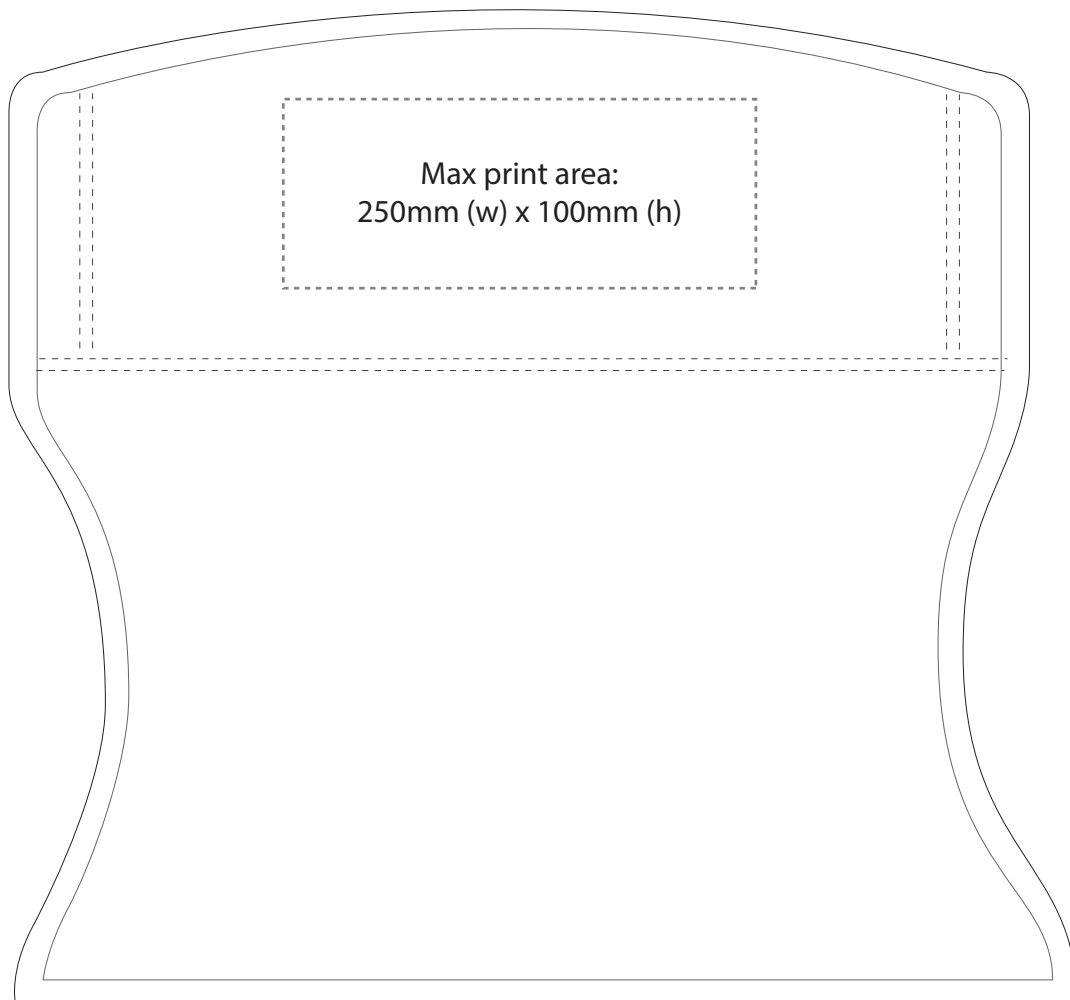

Product Art Template

Product: **TK1028 - Oversized Folding Chair**
Product Size: **900mm(w) x 980mm(h) x 600mm(d)**
Product Colour:
Decoration Size: **mm(w) x mm(h)**
Decoration Method:
Decoration Colour:

**Artwork
Approval**

Art Version: V1

Product Scale 25% Front Panel

Notes:

Please check that all the details are correct before providing your approval with confirmed art version
Where the decoration method uses digital printing techniques colours are produced using CMYK equivalent.

**Product Scale 25%
Back Panel**

Notes:

Please check that all the details are correct before providing your approval with confirmed art version
Where the decoration method uses digital printing techniques colours are produced using CMYK equivalent.