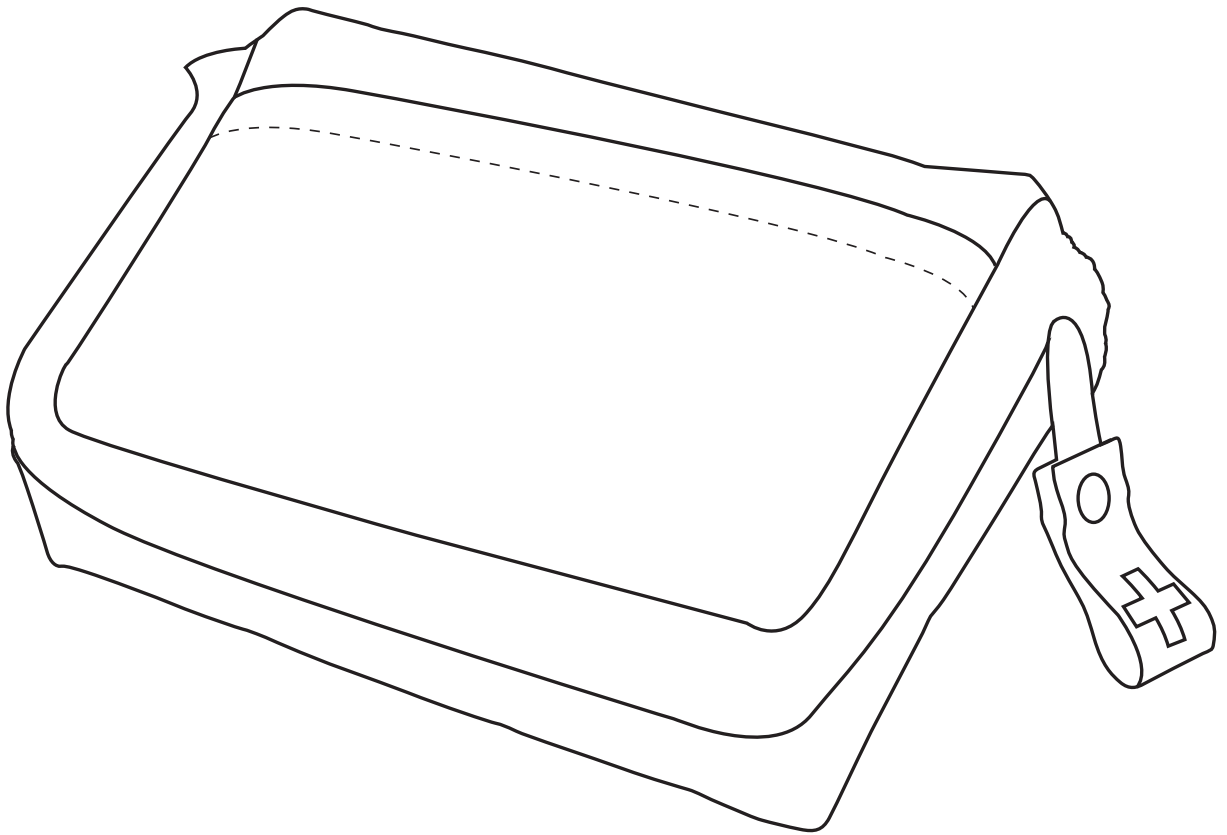

Product Art Template

Product: **SM-1520 - Bolt 20 Piece First Aid Kit**
Product Size: **38mm(w) x 127mm(h) x 76mm(d)**
Product Colour:
Decoration Size: **mm(w) x mm(h)**
Decoration Method:
Decoration Colour:

**Artwork
Approval**

Art Version: V1

Product Scale 100%

Notes:

Please check that all the details are correct before providing your approval with confirmed art version
Where the decoration method uses digital printing techniques colours are produced using CMYK equivalent.