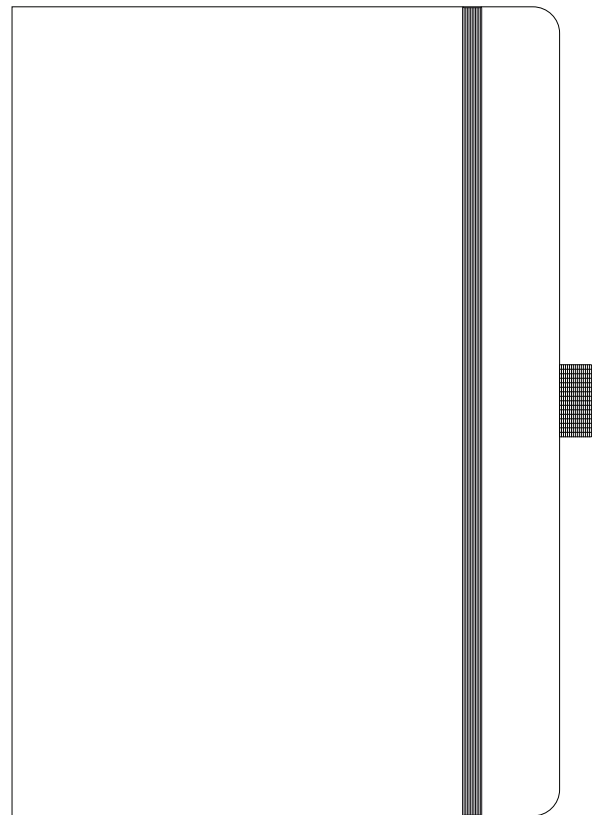

# Product Art Template

Product: **GIFT1010 - Gift box - JB + Pen**  
Product Size: **Box: 180mm x 274mm x 27mm**  
**Journal: 143mm(w) x 214mm(h)**  
**Pen: 136mm(w) x 14mmØ**  
Product Colour:  
Decoration Size: **mm(w) x mm(h)**  
**mm(w) x mm(h)**  
Decoration Method:  
Decoration Colour:

**Artwork Approval**

Art Version: V1

**Product Scale 50%**

**Top of lid view - vertical**

**Notes:**

Please check that all the details are correct before providing your approval with confirmed art version  
Where the decoration method uses digital printing techniques colours are produced using CMYK equivalent.