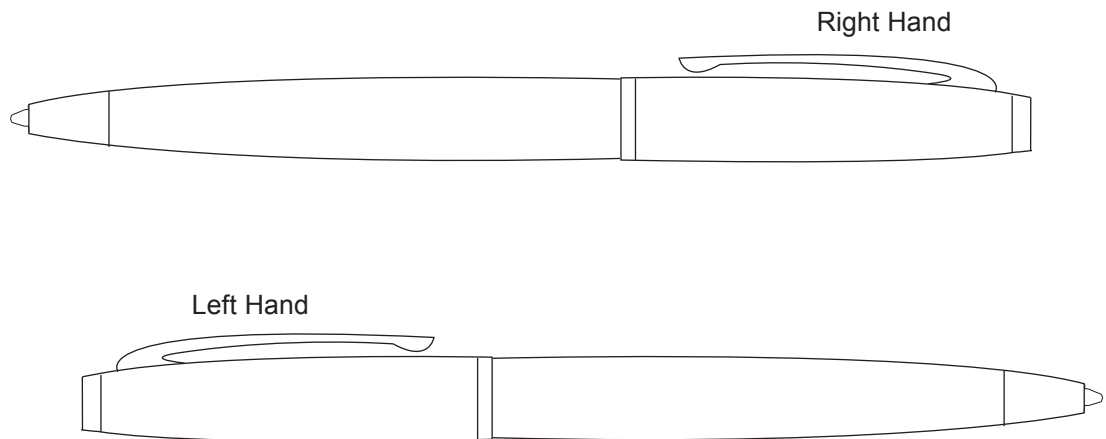

# Product Art Template

Product: **627 - Grobisen Series Twist  
Action Pen**

Product Size: **12mm(w) x 135mm(h)**

Product Colour:

Decoration Size: **mm(w) x mm(h)**

Decoration Method:

Decoration Colour:

**Artwork  
Approval**

## Product Scale 100%

---