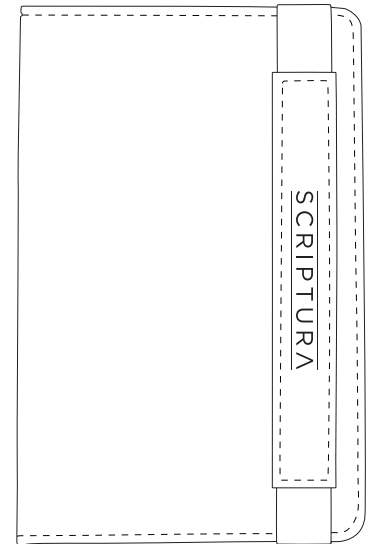

# Product Art Template

Product: **SC1001 - Scriptura Gift Set**  
Product Size: **Gift Box: 180mm(w) x 172mm(h) x 44mm(d)**  
**Journal: 143mm(h) x 94mm(w)**  
**Pen: 135mm(w) x 12mm Ø**  
Product Colour: **Black**  
Decoration Size: **mm(w) x mm(h)**  
Decoration Method:  
Decoration Colour:

## Product Scale 50%

Top of lid view