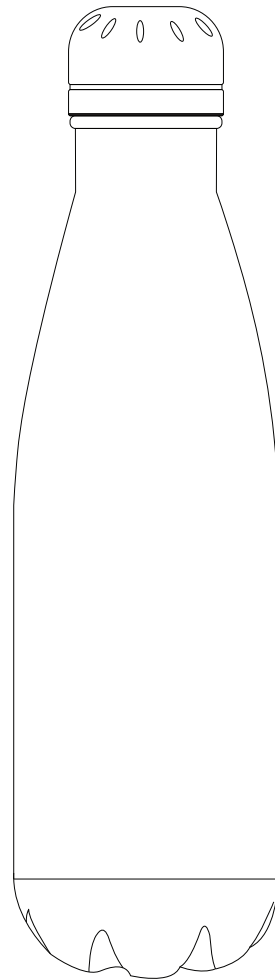

Product Art Template

Product: **4100 - Silo Single Wall Stainless Steel Bottle**

Product Size: **257mm(h) x 70mm Ø**

Product Colour:

Decoration Size: **mm(w) x mm(h)**

Decoration Method:

Decoration Colour:

**Artwork
Approval**

Art Version: V1

Product Scale 50%

Notes:

Please check that all the details are correct before providing your approval with confirmed art version
Where the decoration method uses digital printing techniques colours are produced using CMYK equivalent.