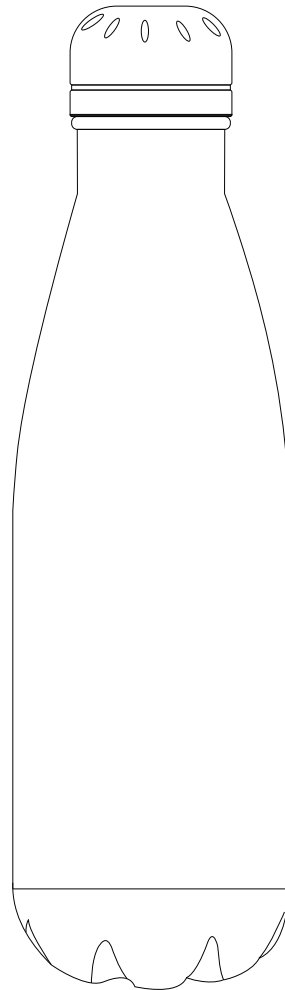

# Product Art Template

Product: **4070RT - Copper Vacuum Insulated  
Bottle 500ml with Rotary Digital Print**  
Product Size: **74mm(dia) x 260mm(h)**  
Product Colour: **White**  
Decoration Size: **mm(w) x mm(h)**  
Decoration Method:  
Decoration Colour:

**Artwork  
Approval**

Art Version: V1

**Product Scale 50%**

---

**Notes:**

Please check that all the details are correct before providing your approval with confirmed art version  
Where the decoration method uses digital printing techniques colours are produced using CMYK equivalent.

Product: **4070RT - Copper Vacuum Insulated  
Bottle 500ml with Rotary Digital Print**  
Product Size: **74mm(dia) x 260mm(h)**  
Product Colour: **White**  
Decoration Size: **mm(w) x mm(h)**  
Decoration Method: **Rotary Print**  
Decoration Colour:

**Artwork  
Approval**

Art Version: V1

**Rotary Print  
Product Scale 50%**

Red line represents MDA (MAX DEC AREA)  
Blue line represents art deck size for Rotary Print  
Blue line represents art deck size for Rotary Print - Small