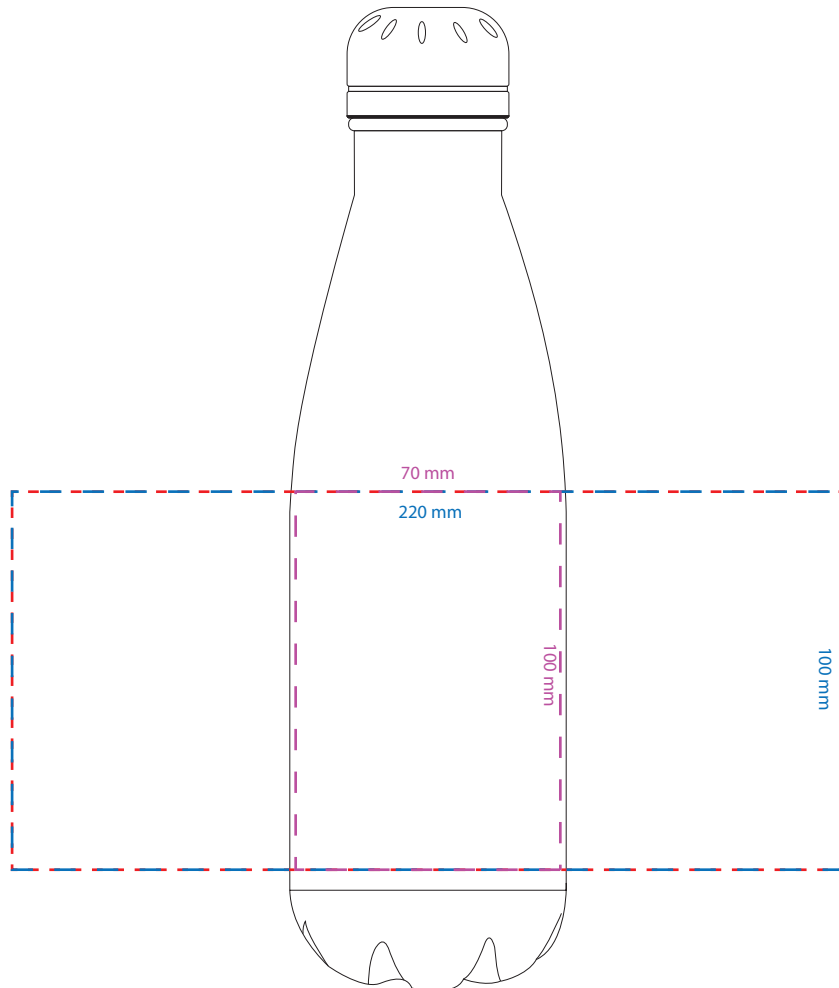

Product Art Template

Product: **4070RT - Copper Vacuum Insulated
Bottle 500ml with Rotary Digital Print**
Product Size: **74mm(dia) x 260mm(h)**
Product Colour: **White**
Decoration Size: **mm(w) x mm(h)**
Decoration Method:
Decoration Colour:

**Artwork
Approval**

Art Version: V1

Product Scale 50%

Notes:

Please check that all the details are correct before providing your approval with confirmed art version
Where the decoration method uses digital printing techniques colours are produced using CMYK equivalent.

Product: **4070RT - Copper Vacuum Insulated
Bottle 500ml with Rotary Digital Print**
Product Size: **74mm(dia) x 260mm(h)**
Product Colour: **White**
Decoration Size: **mm(w) x mm(h)**
Decoration Method: **Rotary Print**
Decoration Colour:

**Artwork
Approval**

Art Version: V1

**Rotary Print
Product Scale 50%**

Red line represents MDA (MAX DEC AREA)
Blue line represents art deck size for Rotary Print
Blue line represents art deck size for Rotary Print - Small