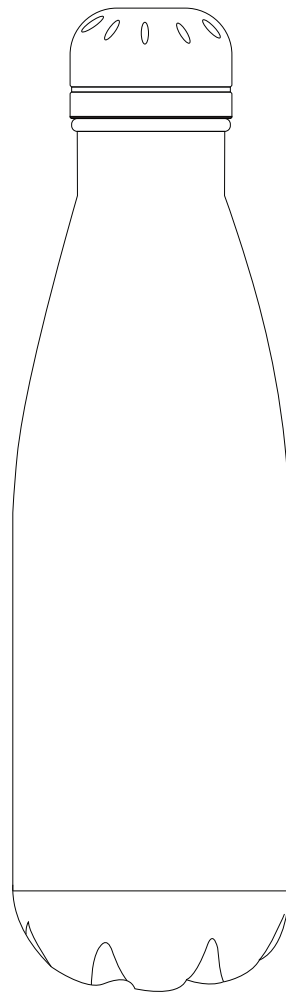

Product Art Template

Product: **4070RT - Copper Vacuum Insulated
Bottle 500ml with Rotary Digital Print**
Product Size: **74mm(dia) x 260mm(h)**
Product Colour: **White**
Decoration Size: **mm(w) x mm(h)**
Decoration Method:
Decoration Colour:

**Artwork
Approval**

Art Version: V1

Product Scale 50%

Notes:

Please check that all the details are correct before providing your approval with confirmed art version
Where the decoration method uses digital printing techniques colours are produced using CMYK equivalent.

Product: **4070RT - Copper Vacuum Insulated
Bottle 500ml with Rotary Digital Print**
Product Size: **74mm(dia) x 260mm(h)**
Product Colour: **White**
Decoration Size: **mm(w) x mm(h)**
Decoration Method: **Rotary Print**
Decoration Colour:

**Artwork
Approval**

Art Version: V1

**Rotary Print
Product Scale 50%**

Red line represents MDA (MAX DEC AREA)
Blue line represents art deck size for Rotary Print
Blue line represents art deck size for Rotary Print - Small