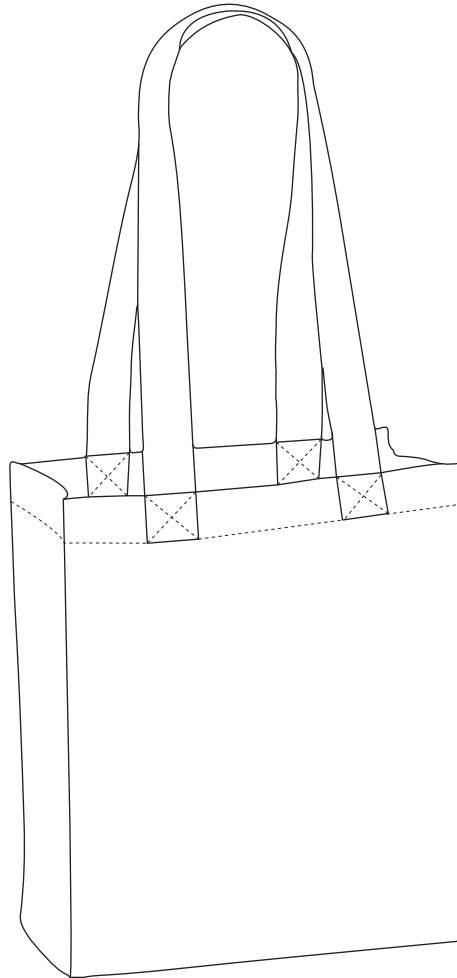

# Product Art Template

Product: **SM-7453 - Mini Elm Non-Woven Tote**  
Product Size: **209mm(w) x 254mm(h) x 101mm(d)**  
Product Colour:  
Decoration Size: **mm(w) x mm(h)**  
Decoration Method:  
Decoration Colour:

**Artwork  
Approval**

Art Version: V1

**Product Scale 25%**

---

**Notes:**

Please check that all the details are correct before providing your approval with confirmed art version  
Where the decoration method uses digital printing techniques colours are produced using CMYK equivalent.