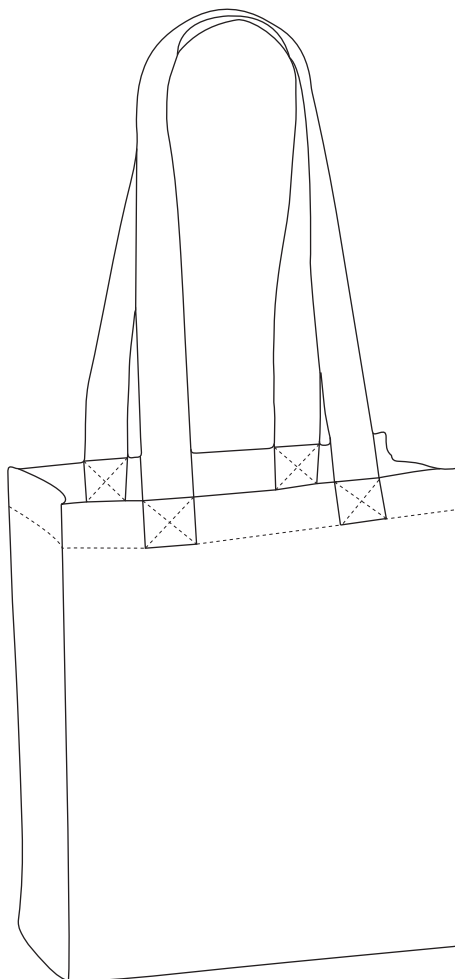

Product Art Template

Product: **SM-7453 - Mini Elm Non-Woven Tote**
Product Size: **209mm(w) x 254mm(h) x 101mm(d)**
Product Colour:
Decoration Size: **mm(w) x mm(h)**
Decoration Method:
Decoration Colour:

**Artwork
Approval**

Art Version: V1

Product Scale 25%

Notes:

Please check that all the details are correct before providing your approval with confirmed art version
Where the decoration method uses digital printing techniques colours are produced using CMYK equivalent.