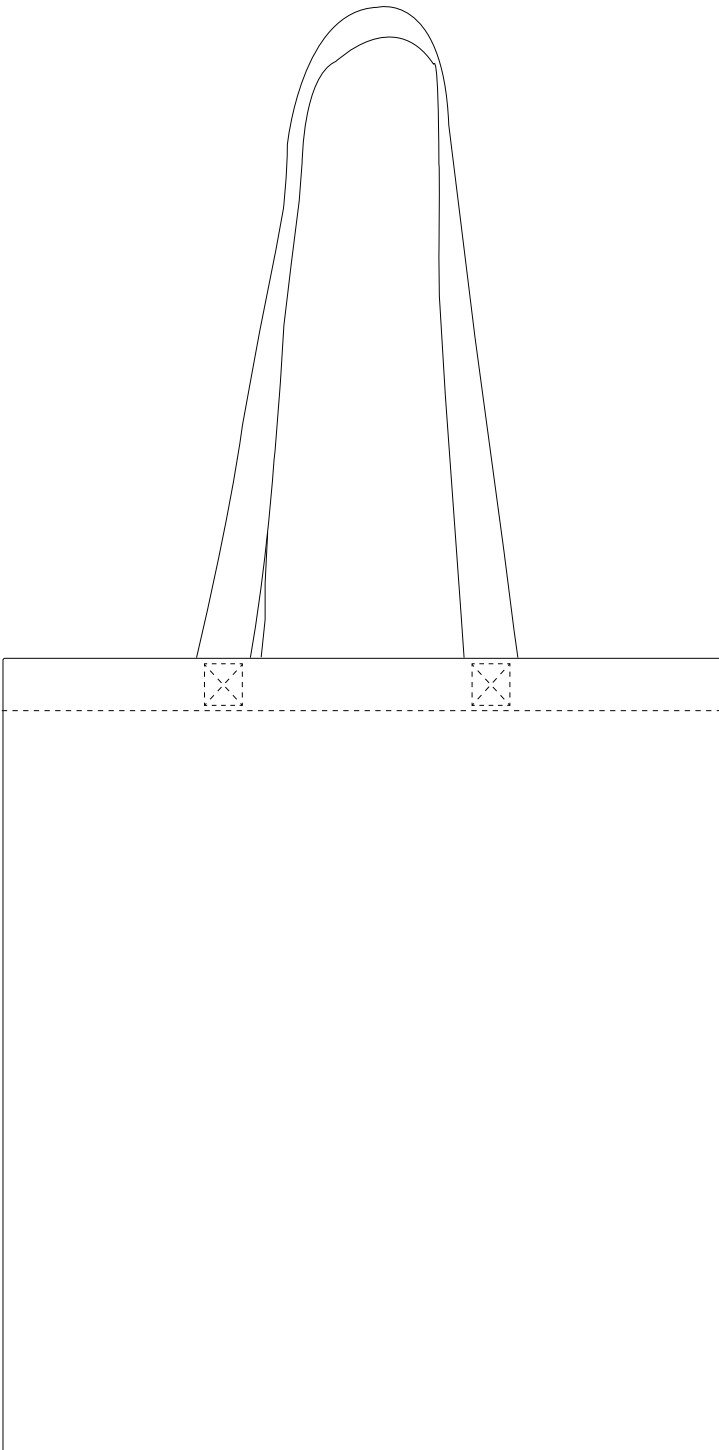

Product Art Template

Product: **SM-5830 - Recycled 140gms Cotton Twill Tote**

Product Size: **381mm(w) x 419mm(h)**

Product Colour:

Decoration Size: **mm(w) x mm(h)**

Decoration Method:

Decoration Colour:

Artwork Approval

Art Version: V1

Product Scale 25%

Front

Back

Notes:

Please check that all the details are correct before providing your approval with confirmed art version

Where the decoration method uses digital printing techniques colours are produced using CMYK equivalent.