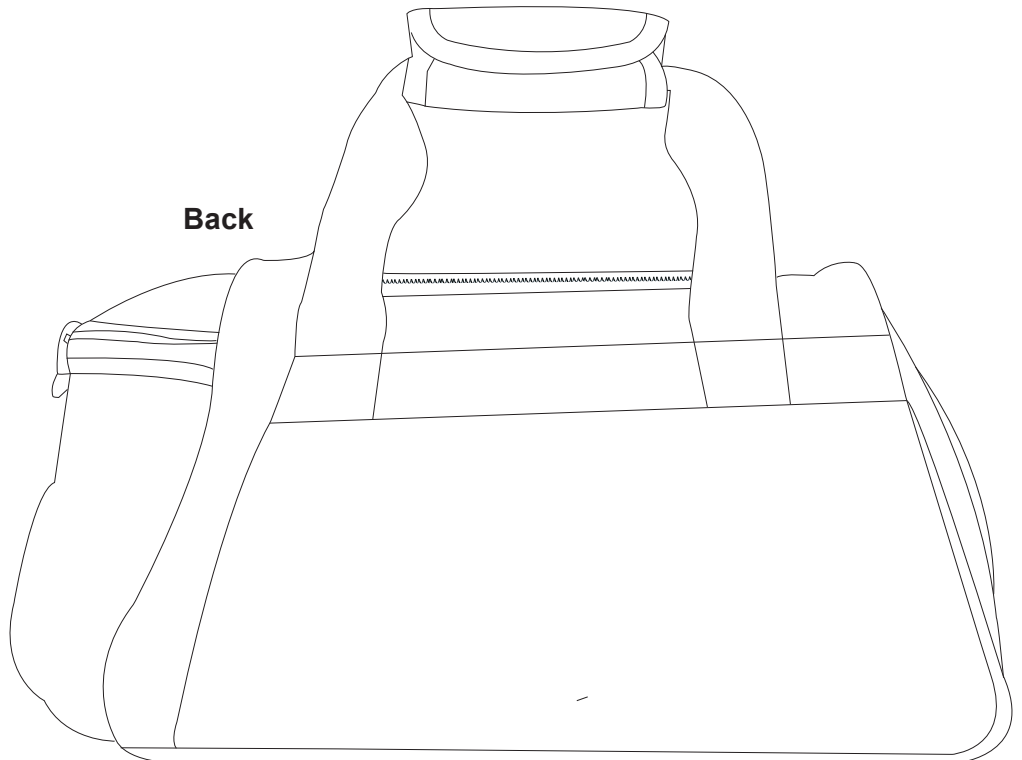

Decoration Colour:

Artwork Approval

Art Version: V1

Product Scale 25%

Front

Back

Notes:

Please check that all the details are correct before providing your approval with confirmed art version