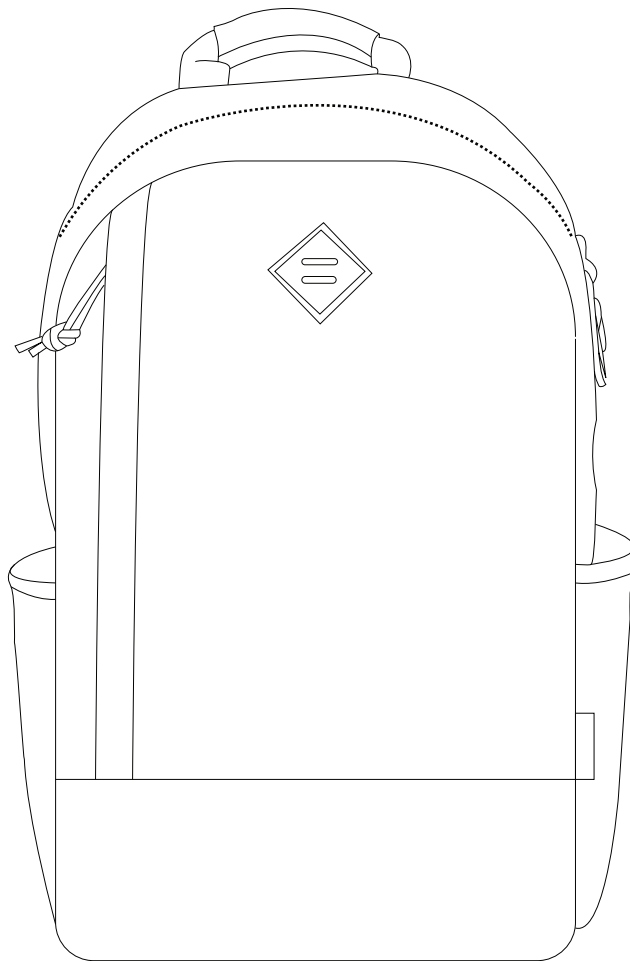

Product Art Template

Product: **FC1007 - Field & Co. Woodland 15"
Computer Backpack**

Product Size: **280mm(w) x 470mm(h) x 114mm(d)**

Product Colour:

Decoration Size: **mm(w) x mm(h)**

Decoration Method:

Decoration Colour:

**Artwork
Approval**

Art Version: V1

Product Scale 25%

Notes:

Please check that all the details are correct before providing your approval with confirmed art version

Where the decoration method uses digital printing techniques colours are produced using CMYK equivalent.