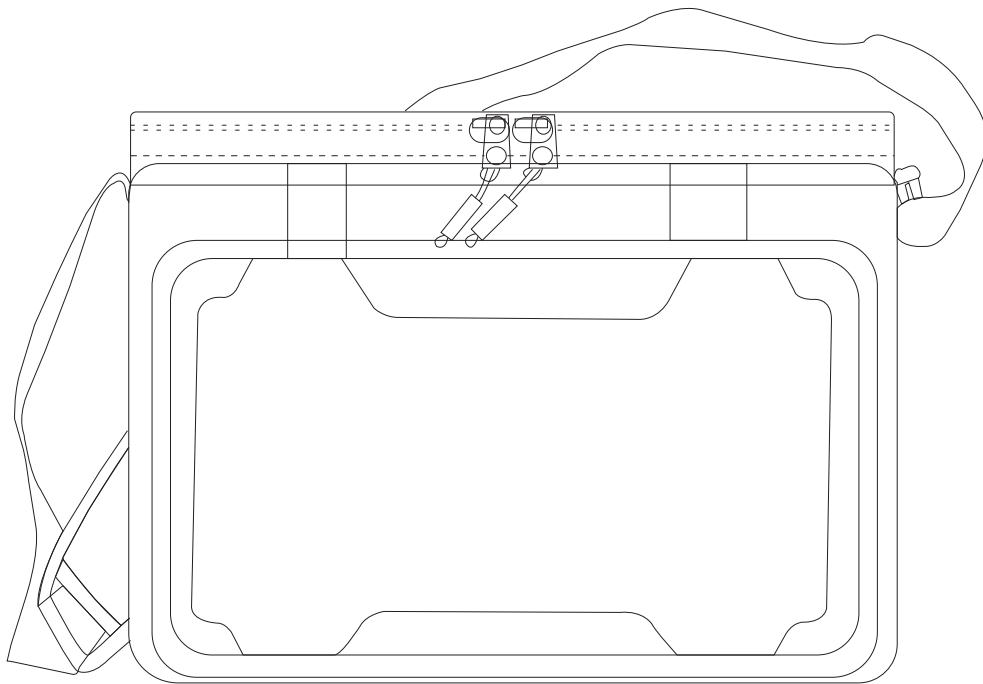

# Product Art Template

Product: **AZ1012 - Arctic Zone® Deep Freeze®  
Titan 24 Can Cooler**

Product Size: **304mm(w) x 304mm(h) x 215mm(d)**

Product Colour:

Decoration Size: **mm(w) x mm(h)**

Decoration Method:

Decoration Colour:

**Artwork  
Approval**

Art Version: V1

**Product Scale 25%**