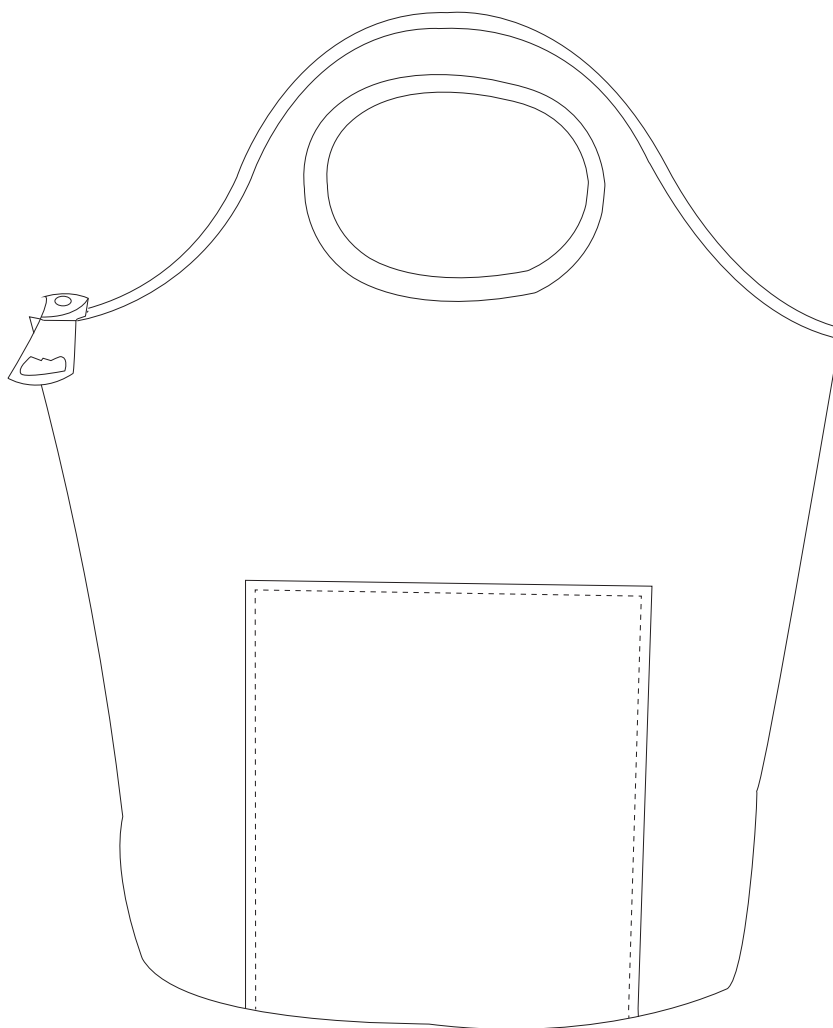

# Product Art Template

Product: **5171 - Party Cooler**  
Product Size: **390mm(w) x 533mm(h) x 340mm(d)**  
Product Colour:  
Decoration Size: **mm(w) x mm(h)**  
Decoration Method:  
Decoration Colour:

**Artwork  
Approval**

Art Version: V1

**Product Scale 25%**

---