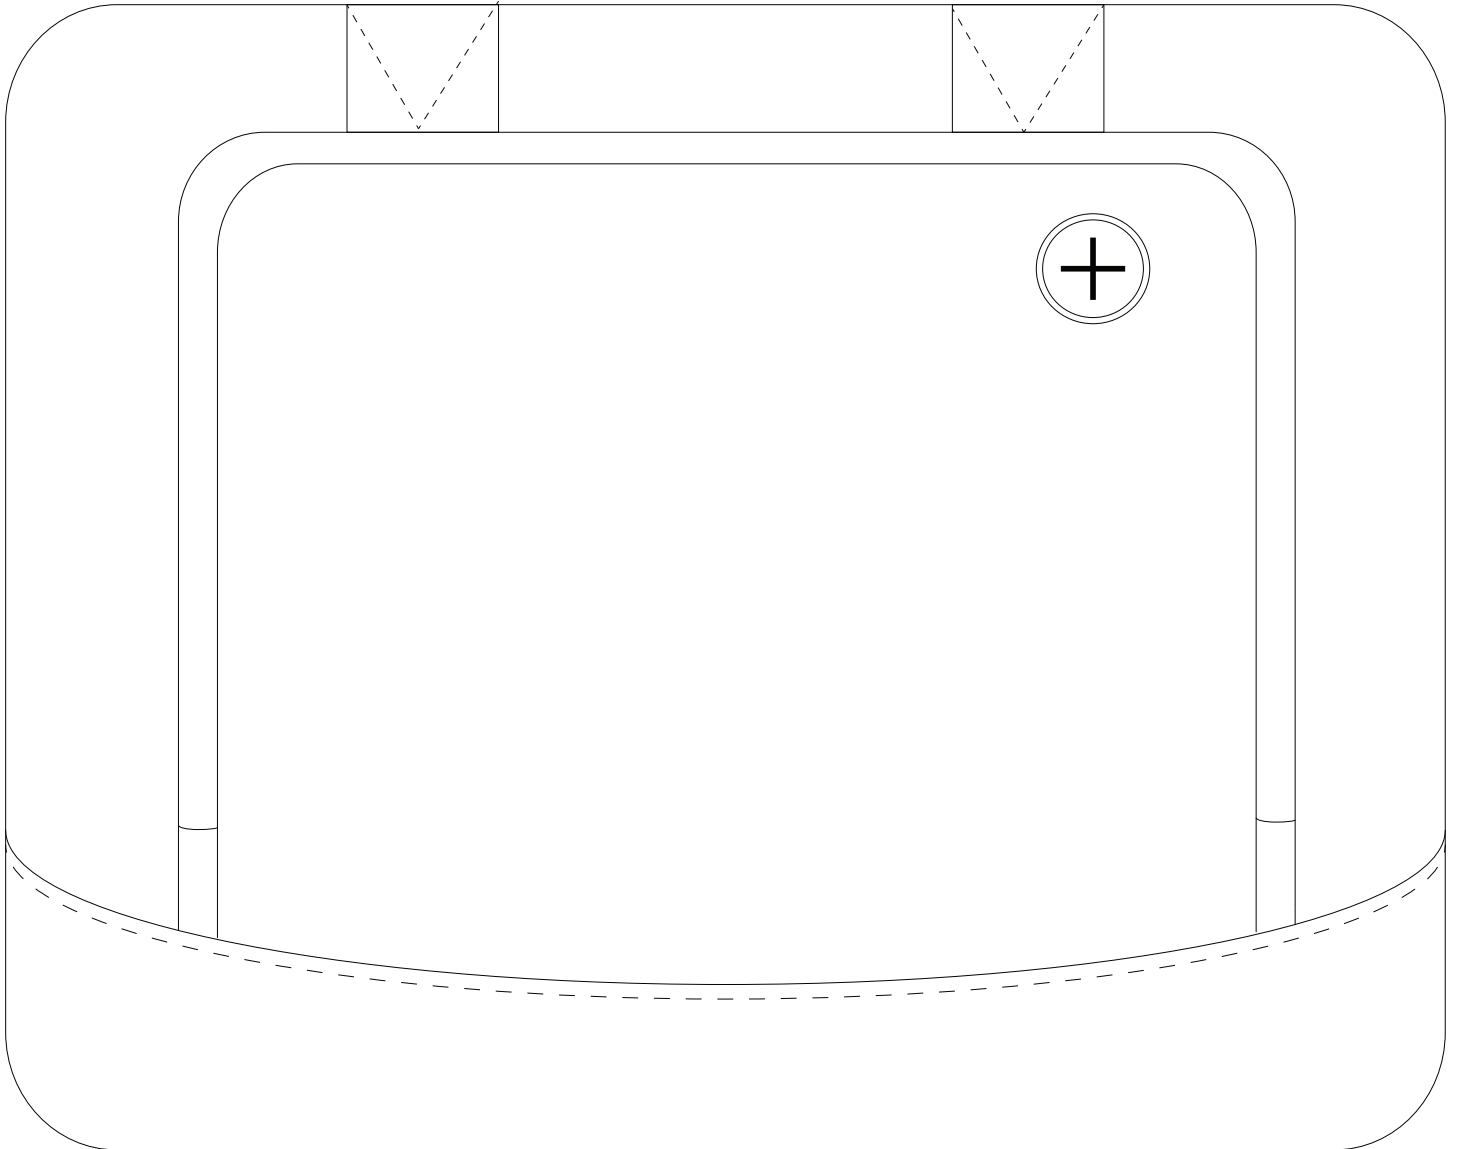

# Product Art Template

Product: **5157 - Barracuda Business Briefcase**  
Product Size: **381mm(w) x 304mm(h) x 114mm(d)**  
Product Colour:  
Decoration Size: **mm(w) x mm(h)**  
Decoration Method:  
Decoration Colour:

**Artwork  
Approval**

Art Version: V1

**Product Scale 50%**

**Notes:**

Please check that all the details are correct before providing your approval with confirmed art version  
Where the decoration method uses digital printing techniques colours are produced using CMYK equivalent.