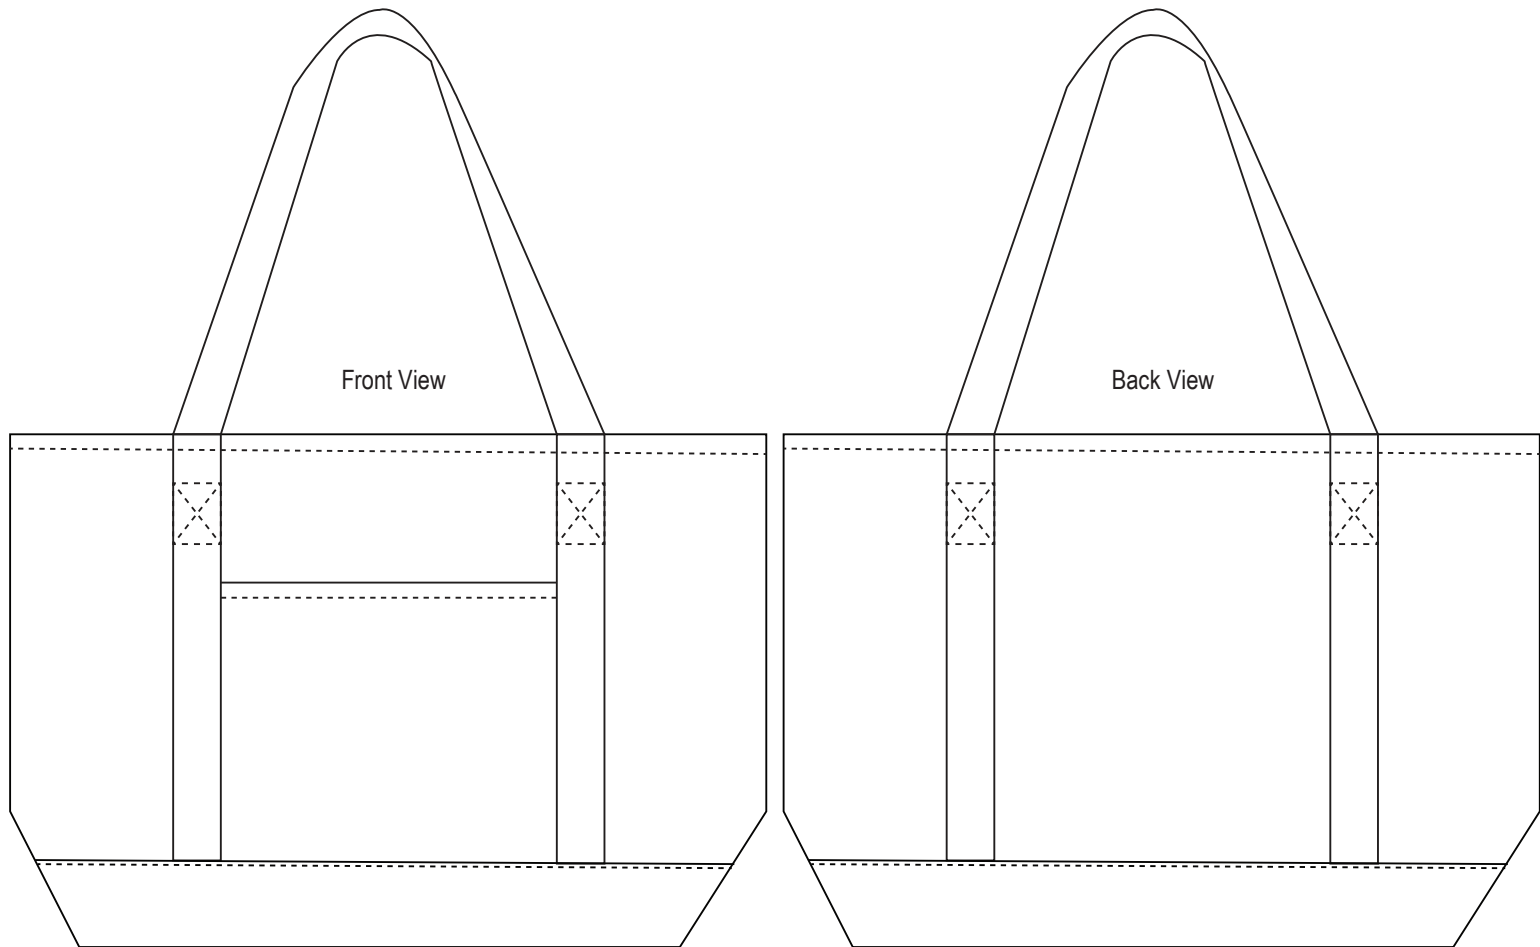

# Product Art Template

Product: **5064 - Premium Heavy Weight Cotton Boat Tote**

Product Size: **500mm(w) x 337mm(h) x 178mm(d)**

Product Colour:

Decoration Size: **mm(w) x mm(h)**

Decoration Method:

Decoration Colour:

**Artwork Approval**

Art Version: V1

**Product Scale 20%**