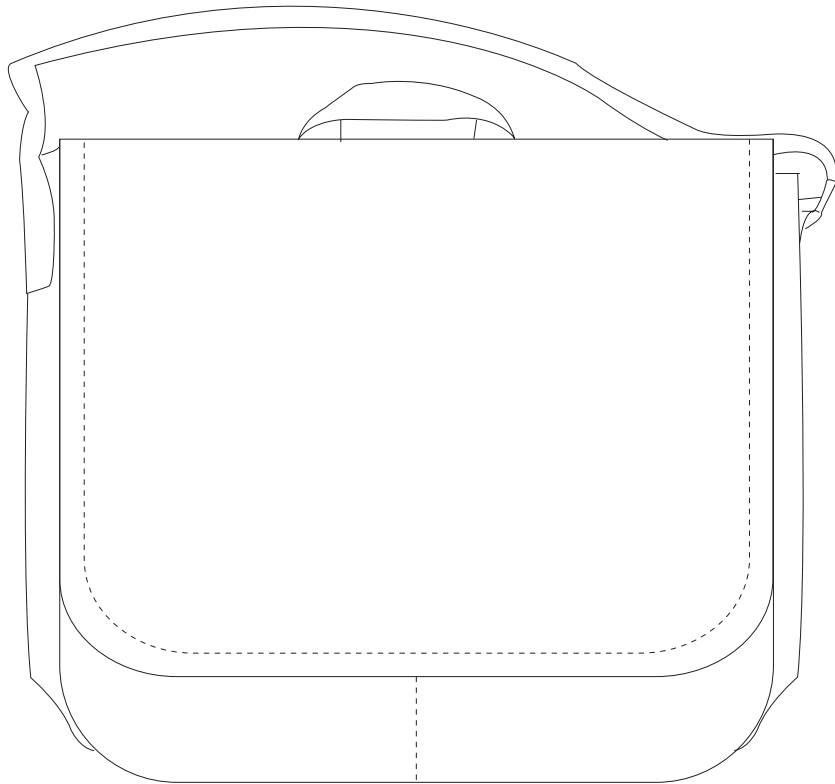

Product Art Template

Product: **5041 - Canvas Shoulder Bag**
Product Size: **365mm(w) x 310mm(h) x 70mm(d)**
Product Colour:
Decoration Size: **mm(w) x mm(h)**
Decoration Method:
Decoration Colour:

**Artwork
Approval**

Art Version: V1

Product Scale 25%

Notes:

Please check that all the details are correct before providing your approval with confirmed art version
Where the decoration method uses digital printing techniques colours are produced using CMYK equivalent.