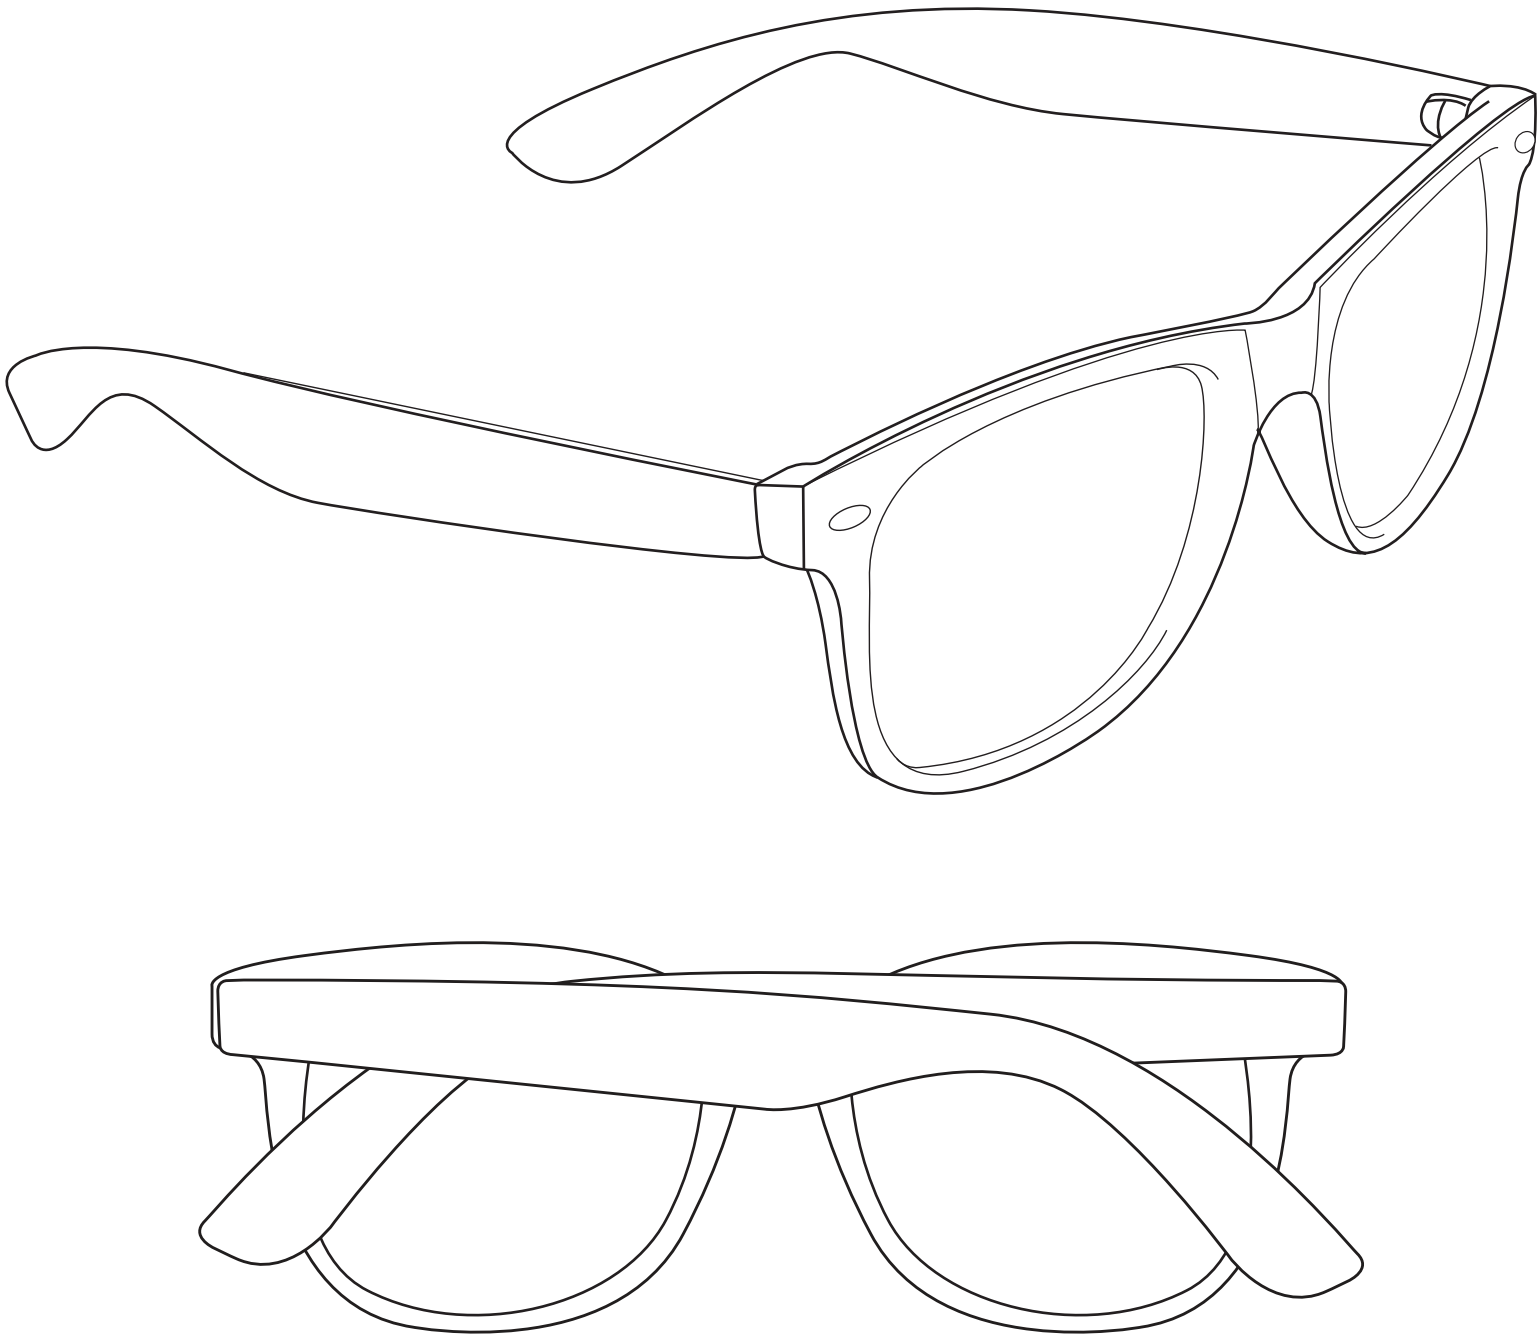

Product Art Template

Product: **SM-7821 - The Sun Ray Promotional
Glasses**

Product Size: **142mm(h) x 50mm(d)**

Product Colour:

Decoration Size: **mm(w) x mm(h)**

Decoration Method:

Decoration Colour:

**Artwork
Approval**

Art Version: V1

Product Scale 100%

Notes:

Please check that all the details are correct before providing your approval with confirmed art version
Where the decoration method uses digital printing techniques colours are produced using CMYK equivalent.