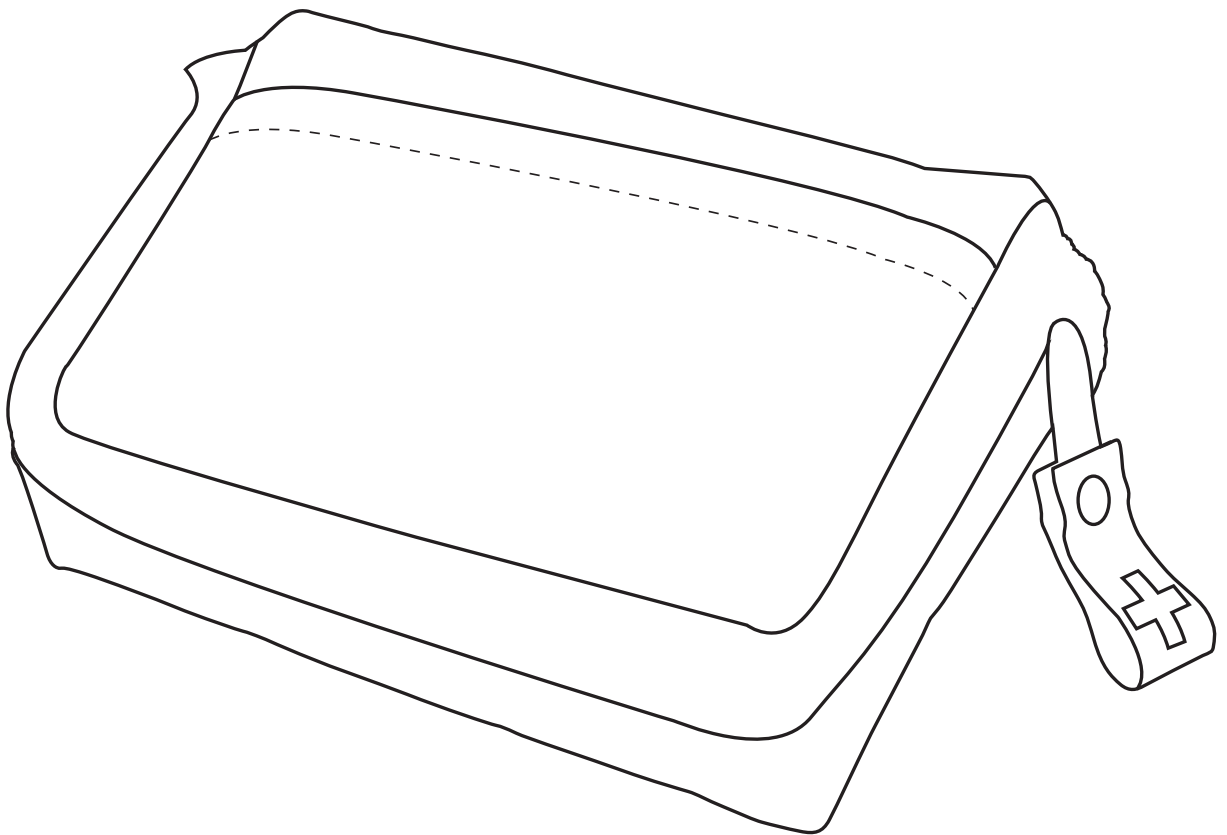

Product Art Template

Product: **SM-1520 - Bolt 20 Piece First Aid Kit**
Product Size: **38mm(w) x 127mm(h) x 76mm(d)**
Product Colour:
Decoration Size: **mm(w) x mm(h)**
Decoration Method:
Decoration Colour:

**Artwork
Approval**

Art Version: V1

Product Scale 100%

Notes:

Please check that all the details are correct before providing your approval with confirmed art version
Where the decoration method uses digital printing techniques colours are produced using CMYK equivalent.