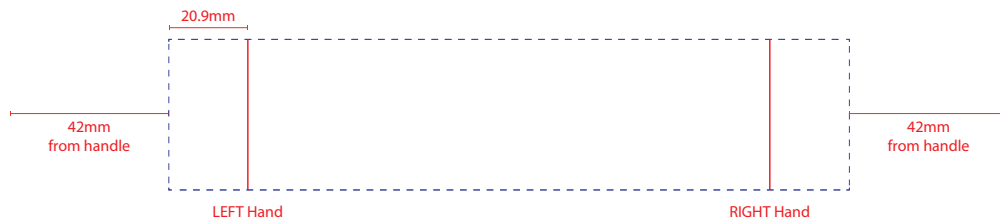

# Product Art Template

Product: **4095 - Axle Ceramic Mug 350ml**  
Product Size: **95mm(w) x 83mm(h)**  
Product Colour: **-**  
Decoration Size: **mm(w) x mm(h)**  
Decoration Method: **-**  
Decoration Colour: **-**

## Product Scale 50%