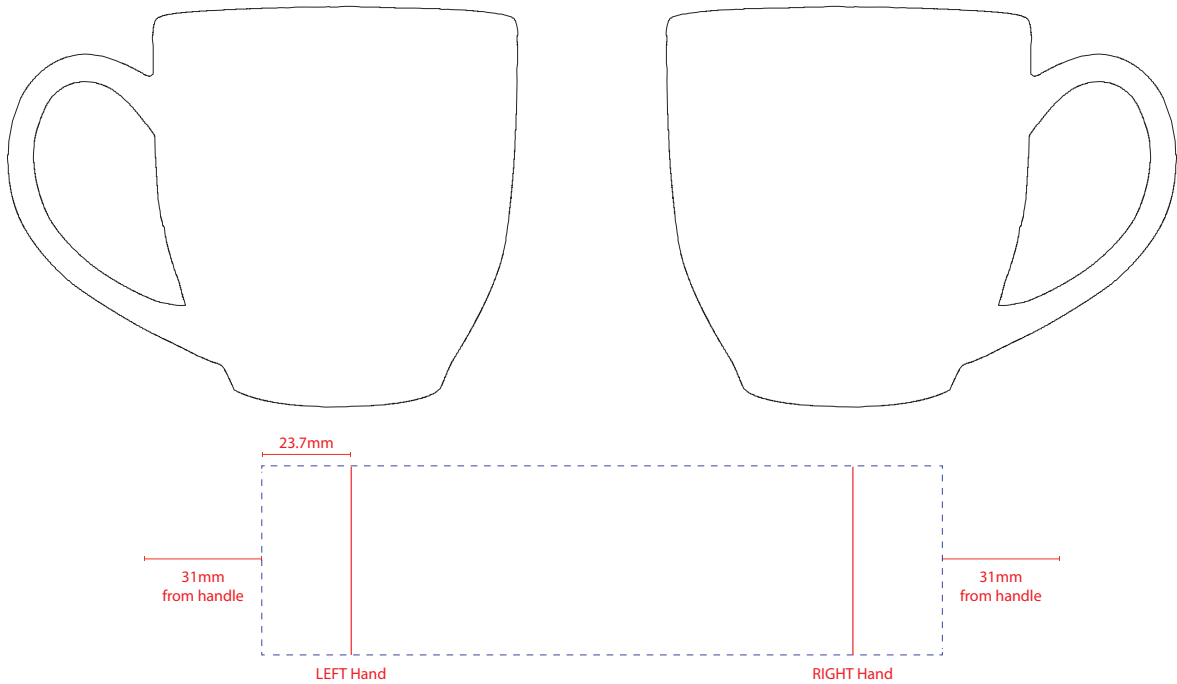

Product Art Template

Product: **400162 - Manhattan Mug - Gloss**
Product Size: **95mm(w) x 105mm(h)**
Product Colour: -
Decoration Size: **mm(w) x mm(h)**
Decoration Method: -
Decoration Colour: -

Artwork Approval

Art Version: V1

Product Scale 50%

Notes:

Please check that all the details are correct before providing your approval with confirmed art version
Where the decoration method uses digital printing techniques colours are produced using CMYK equivalent.