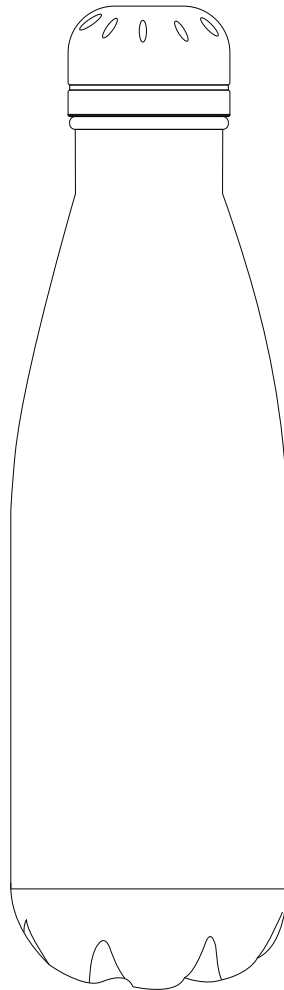

# Product Art Template

Product: **4070RT - Copper Vacuum Insulated  
Bottle 500ml with Rotary Digital Print**  
Product Size: **74mm(dia) x 260mm(h)**  
Product Colour: **White**  
Decoration Size: **mm(w) x mm(h)**  
Decoration Method:  
Decoration Colour:

**Artwork  
Approval**

Art Version: V1

**Product Scale 50%**

---

**Notes:**

Please check that all the details are correct before providing your approval with confirmed art version  
Where the decoration method uses digital printing techniques colours are produced using CMYK equivalent.

Product: **4070RT - Copper Vacuum Insulated  
Bottle 500ml with Rotary Digital Print**  
Product Size: **74mm(dia) x 260mm(h)**  
Product Colour: **White**  
Decoration Size: **mm(w) x mm(h)**  
Decoration Method: **Rotary Print**  
Decoration Colour:

**Artwork  
Approval**

Art Version: V1

**Rotary Print  
Product Scale 50%**

Red line represents MDA (MAX DEC AREA)  
Blue line represents art deck size for Rotary Print  
Blue line represents art deck size for Rotary Print - Small