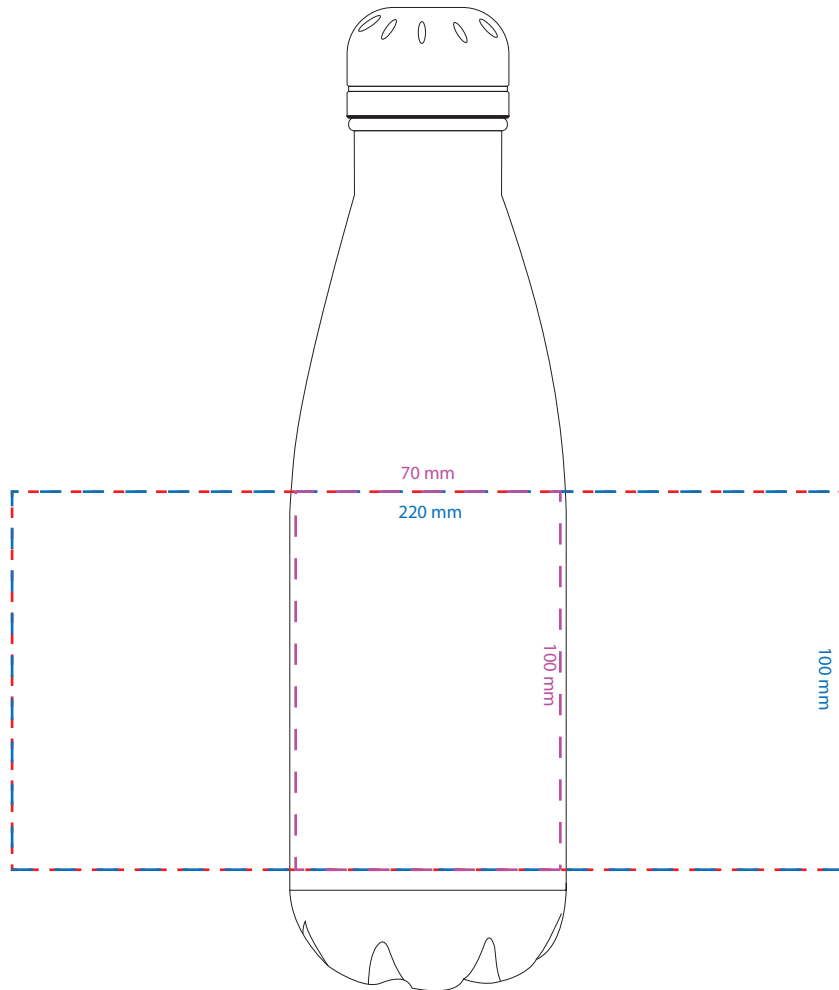

# Product Art Template

Product: **4070RT - Copper Vacuum Insulated  
Bottle 500ml with Rotary Digital Print**  
Product Size: **74mm(dia) x 260mm(h)**  
Product Colour: **White**  
Decoration Size: **mm(w) x mm(h)**  
Decoration Method:  
Decoration Colour:

**Artwork  
Approval**

Art Version: V1

**Product Scale 50%**

---

**Notes:**

Please check that all the details are correct before providing your approval with confirmed art version  
Where the decoration method uses digital printing techniques colours are produced using CMYK equivalent.

Product: **4070RT - Copper Vacuum Insulated  
Bottle 500ml with Rotary Digital Print**  
Product Size: **74mm(dia) x 260mm(h)**  
Product Colour: **White**  
Decoration Size: **mm(w) x mm(h)**  
Decoration Method: **Rotary Print**  
Decoration Colour:

**Artwork  
Approval**

Art Version: V1

**Rotary Print  
Product Scale 50%**

Red line represents MDA (MAX DEC AREA)  
Blue line represents art deck size for Rotary Print  
Blue line represents art deck size for Rotary Print - Small