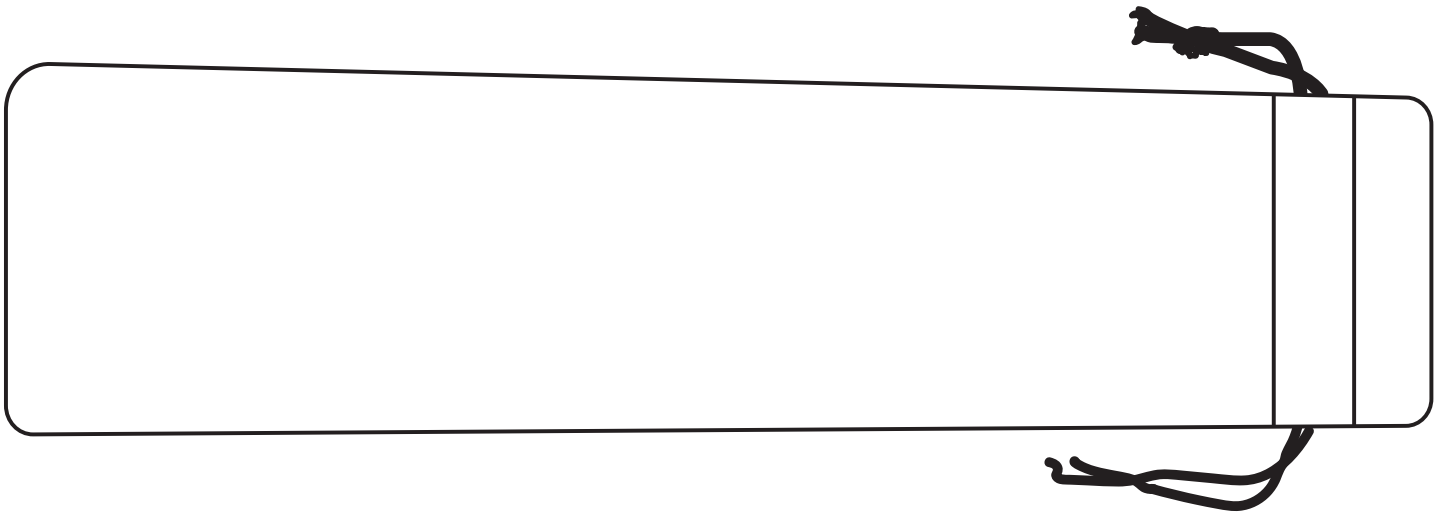

Product Art Template

Product: **1626-60 - Reusable Stainless steel
Straw Set with Brush**

Product Size: **65mm(w) x 270mm(h)**

Product Colour:

Decoration Size: **mm(w) x mm(h)**

Decoration Method:

Decoration Colour:

**Artwork
Approval**

Art Version: V1

Product Scale 70%

Notes:

Please check that all the details are correct before providing your approval with confirmed art version

Where the decoration method uses digital printing techniques colours are produced using CMYK equivalent.