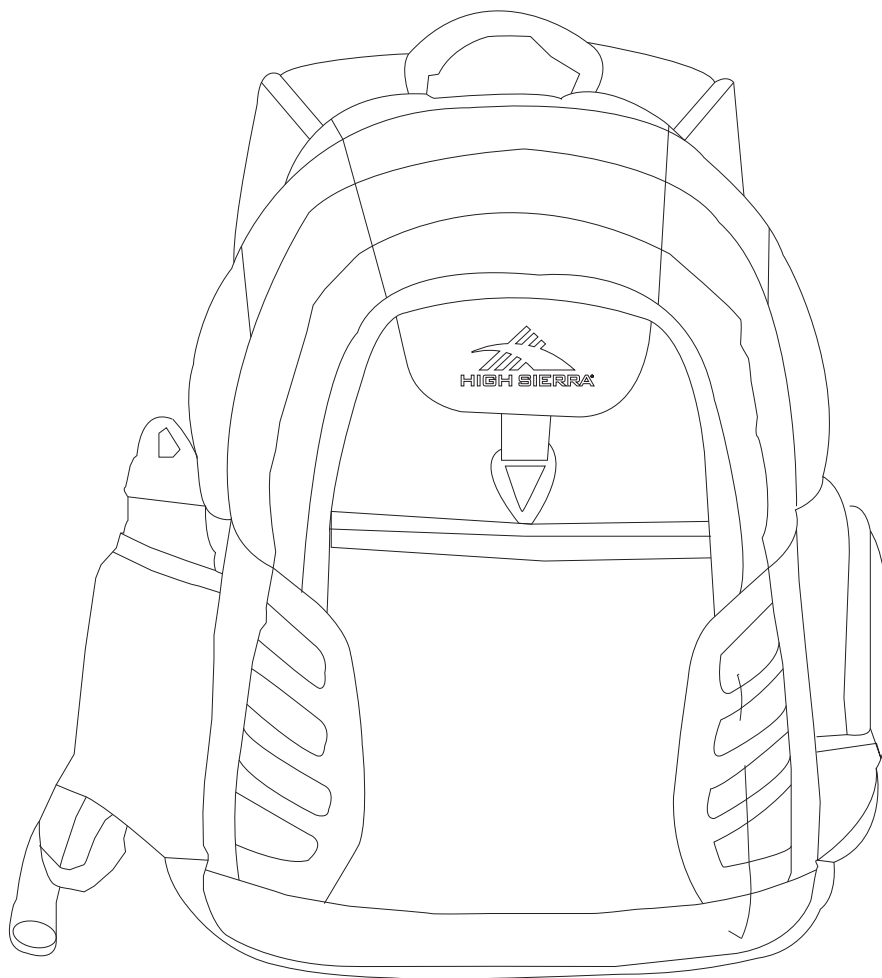

# Product Art Template

Product: **HS1002 - High Sierra Swerve Big Wig  
17 inch Compu-Backpack**

Product Size: **495mm(h) x 337mm(w) x 254mm(d)**

Product Colour:

Decoration Size: **mm(w) x mm(h)**

Decoration Method:

Decoration Colour:

**Artwork  
Approval**

Art Version: V1

**Product Scale 25%**

---