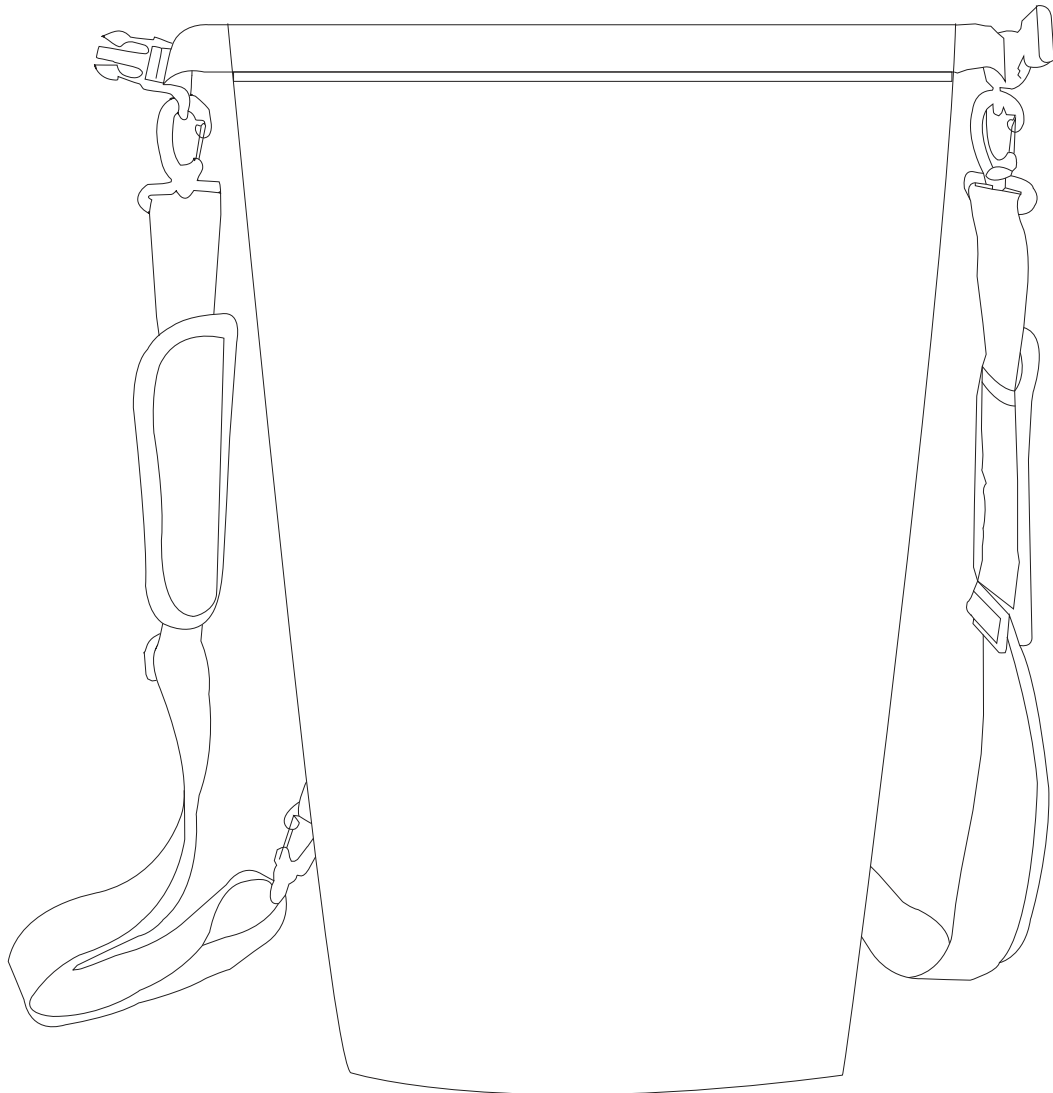

# Product Art Template

Product: **TK1035- Trekk Waterproof  
Cooler Backpack**

Product Size: **555mm x 255mm(w) x 255mm(d)**

Product Colour:

Decoration Size: **mm(w) x mm(h)**

Decoration Method:

Decoration Colour:

**Artwork  
Approval**

Art Version: V1

**Product Scale 25%**

---

**Notes:**

Please check that all the details are correct before providing your approval with confirmed art version

Where the decoration method uses digital printing techniques colours are produced using CMYK equivalent.