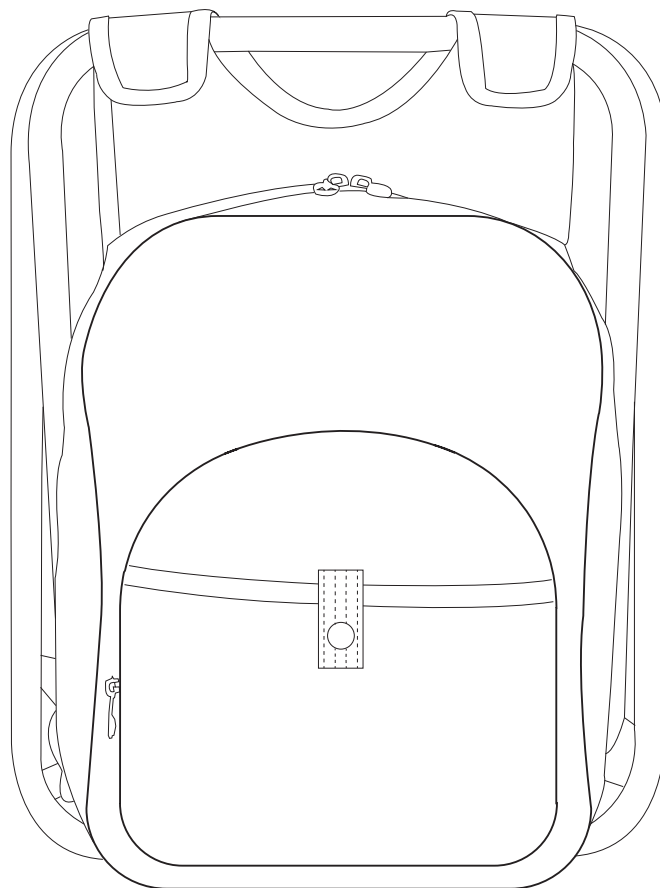

Product Art Template

Product: **TK1032 - Trekk Cooler Seat Picnic Set**
Product Size: **390mm(w) x 420mm(h) x 280mm(d)**
Product Colour:
Decoration Size: **mm(w) x mm(h)**
Decoration Method:
Decoration Colour:

**Artwork
Approval**

Art Version: V1

Product Scale 25%

Notes:

Please check that all the details are correct before providing your approval with confirmed art version
Where the decoration method uses digital printing techniques colours are produced using CMYK equivalent.