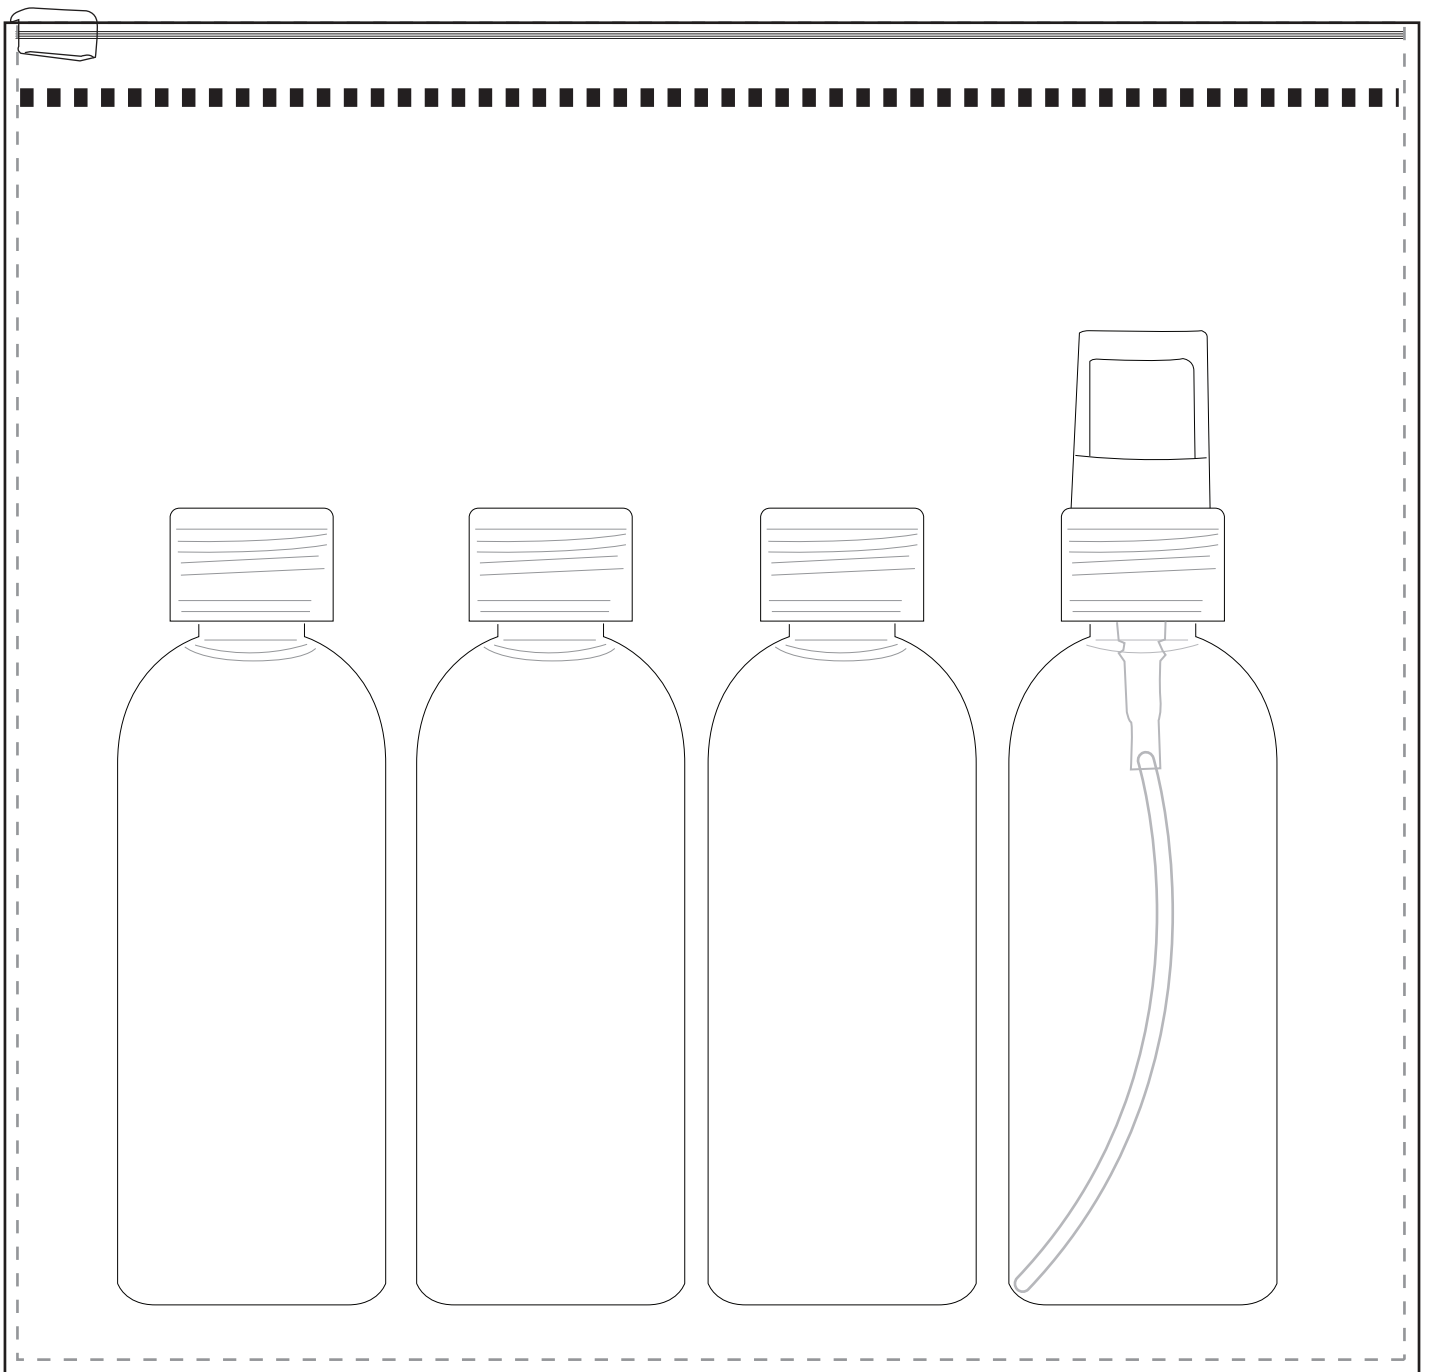

# Product Art Template

Product: **SM-9488 - Carry-On Kit**

Product Size: **186mm(w) x 181mm(h) x 38mm(d)**

Product Colour:

Decoration Size: **mm(w) x mm(h)**

Decoration Method:

Decoration Colour:

**Artwork Approval**

Art Version: V1

**Product Scale 100%**

**Notes:**

Please check that all the details are correct before providing your approval with confirmed art version

Where the decoration method uses digital printing techniques colours are produced using CMYK equivalent.