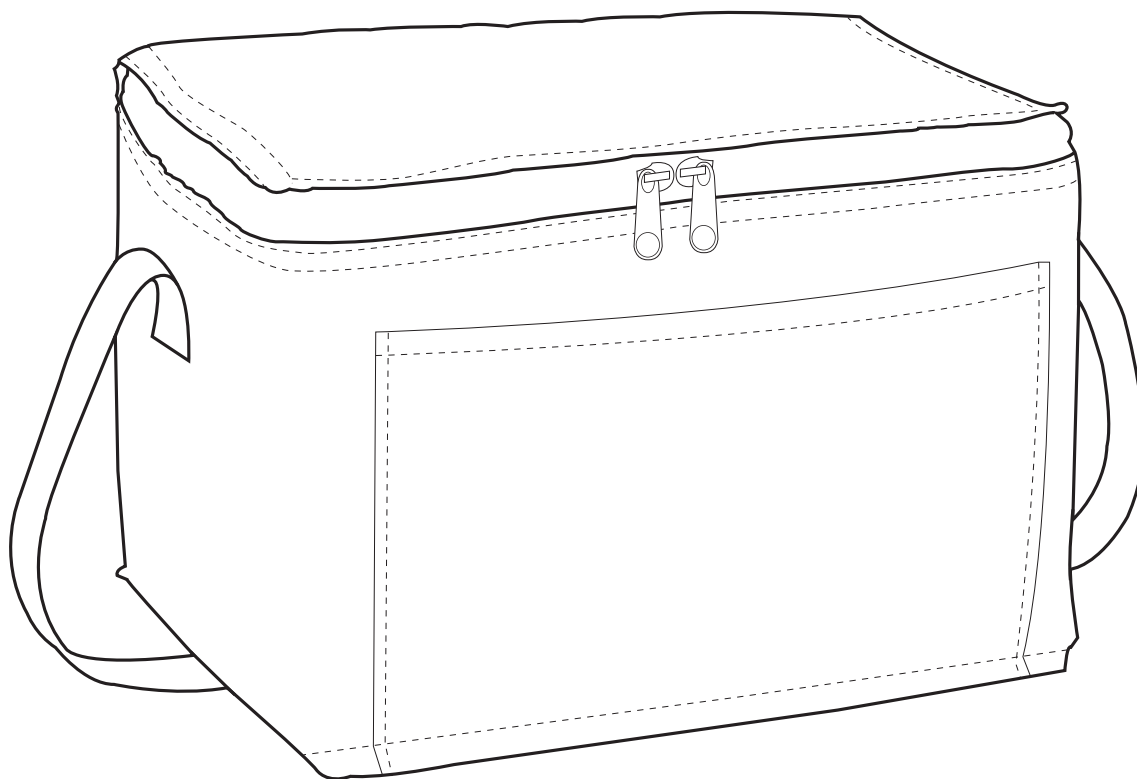

Product Art Template

Product: **SM-7408 - Spectrum Budget 6 Can
Lunch Cooler**

Product Size: **203mm(w) x 152mm(h) x 152mm(d)**

Product Colour:

Decoration Size: **mm(w) x mm(h)**

Decoration Method:

Decoration Colour:

**Artwork
Approval**

Art Version: V1

Product Scale 50%

Notes:

Please check that all the details are correct before providing your approval with confirmed art version
Where the decoration method uses digital printing techniques colours are produced using CMYK equivalent.