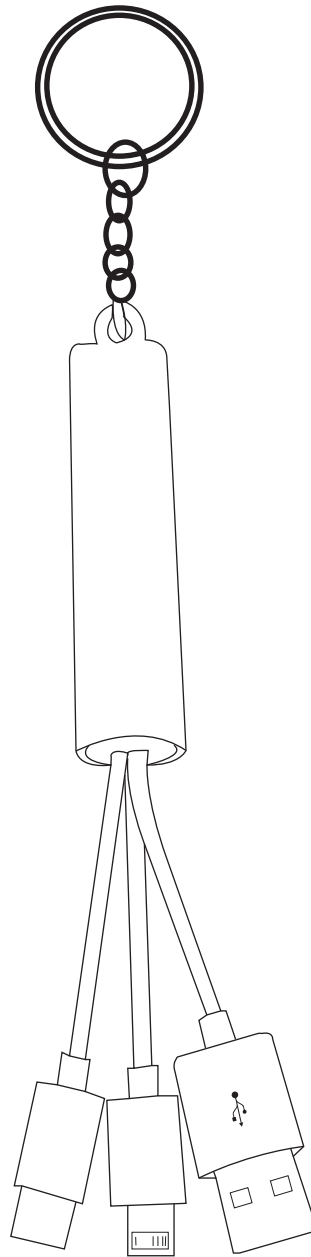

Product Art Template

Product: **SM-3727 - Route Light Up Logo
3-in-1 Cable**

Product Size: **12.5mm(w) x 57mm(h) x 12.5mm(d)**

Product Colour:

Decoration Size: **mm(w) x mm(h)**

Decoration Method:

Decoration Colour:

**Artwork
Approval**

Art Version: V1

Product Scale 100%

Notes:

Please check that all the details are correct before providing your approval with confirmed art version

Where the decoration method uses digital printing techniques colours are produced using CMYK equivalent.