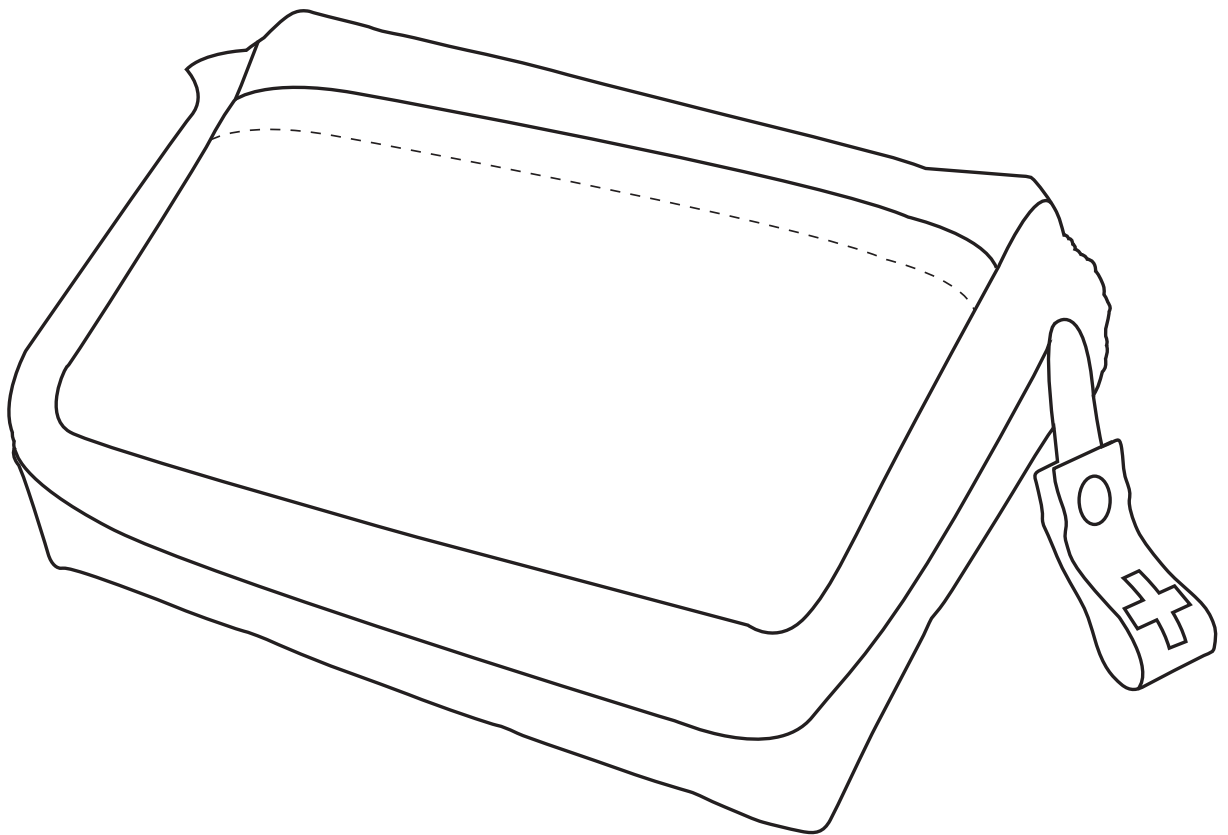

# Product Art Template

Product: **SM-1520 - Bolt 20 Piece First Aid Kit**  
Product Size: **38mm(w) x 127mm(h) x 76mm(d)**  
Product Colour:  
Decoration Size: **mm(w) x mm(h)**  
Decoration Method:  
Decoration Colour:

**Artwork  
Approval**

Art Version: V1

**Product Scale 100%**

---