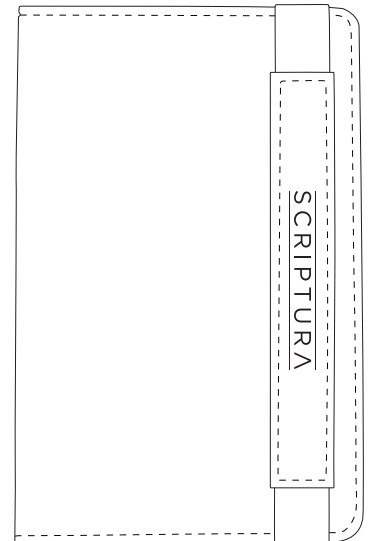

# Product Art Template

Product: **SC1001 - Scriptura Gift Set**  
Product Size: **Gift Box: 180mm(w) x 172mm(h) x 44mm(d)**  
**Journal: 143mm(h) x 94mm(w)**  
**Pen: 135mm(w) x 12mm Ø**  
Product Colour: **Black**  
Decoration Size: **mm(w) x mm(h)**  
Decoration Method:  
Decoration Colour:

## Product Scale 50%

Top of lid view