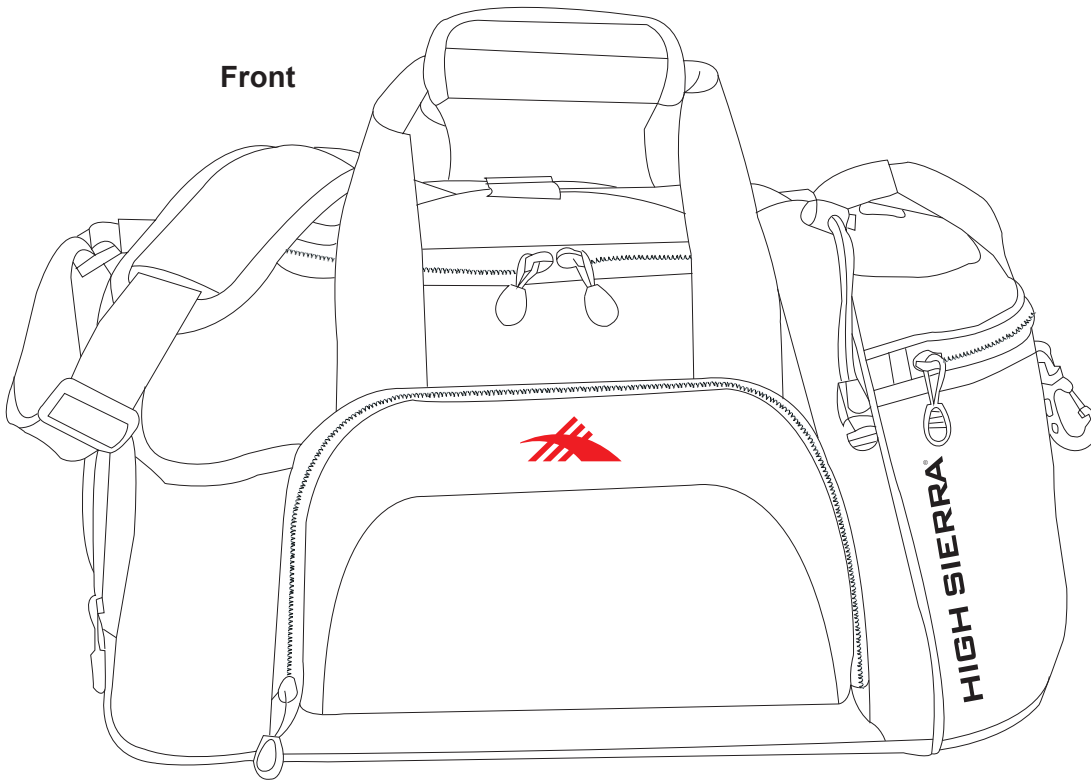

Product Art Template

Product: **HS1007 - High Sierra 22" Switch
Blade Sport Duffel Bag**

Product Size: **558mm(w) x 266mm(h) x 254mm(d)**

Product Colour:

Decoration Size: **mm(w) x mm(h)**

Decoration Method:

Decoration Colour:

**Artwork
Approval**

Art Version: V1

Product Scale 25%

Front