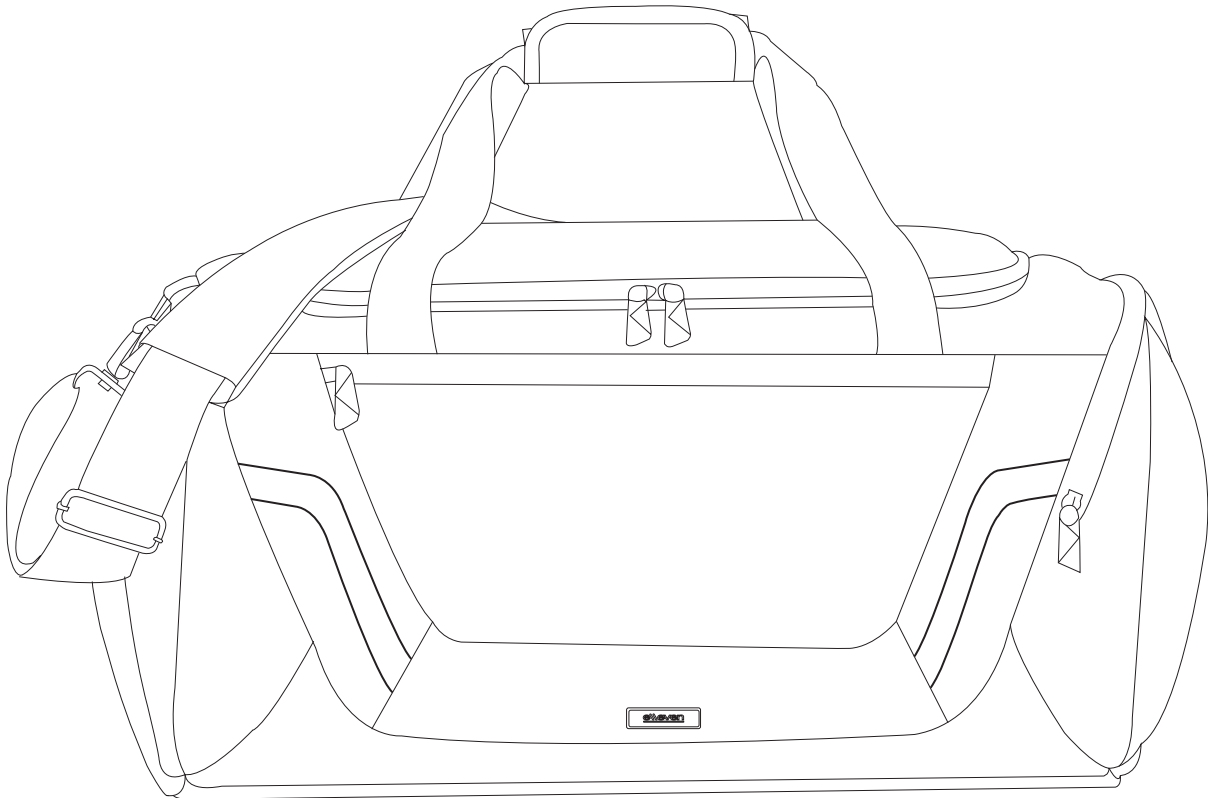

Product Art Template

Product: **EL025 - Elleven™ Arc 21" Travel
Duffel**

Product Size: **546mm(w) x 304mm(h) x 228mm(d)**

Product Colour:

Decoration Size: **mm(w) x mm(h)**

Decoration Method:

Decoration Colour:

**Artwork
Approval**

Art Version: V1

Product Scale 25%

Front

Notes:

Please check that all the details are correct before providing your approval with confirmed art version

Where the decoration method uses digital printing techniques colours are produced using CMYK equivalent.