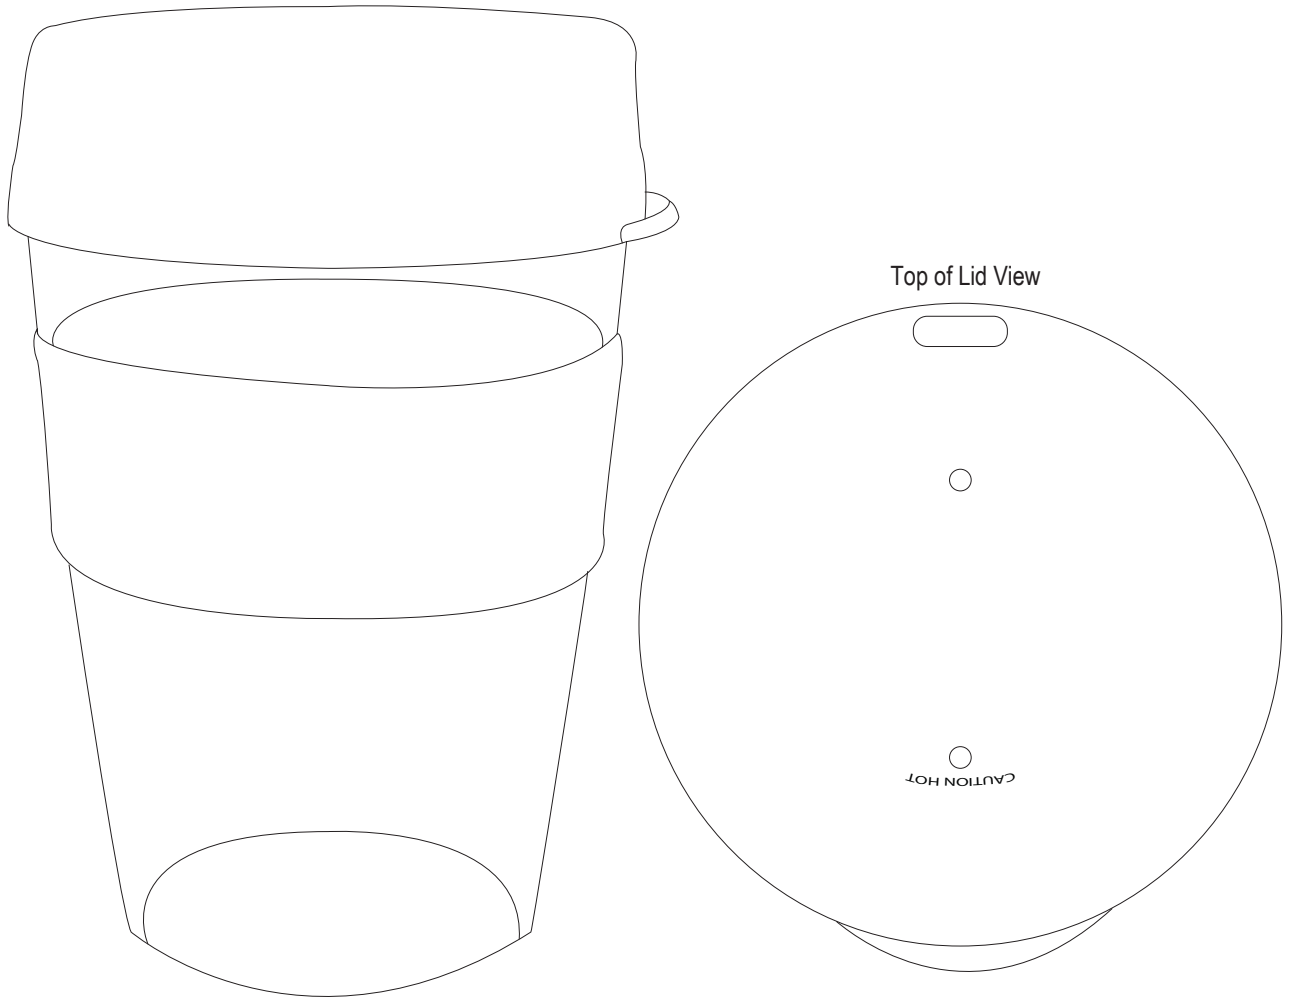

Product Art Template

Product: **CC1002 - Carry Cup Glass**
Product Size: **130mm(h) x 80mm(w)**
Product Colour:
Decoration Size: **mm(w) x mm(h)**
Decoration Method:
Decoration Colour:

Artwork Approval

Art Version: V1

Product Scale 100%

Notes:

Please check that all the details are correct before providing your approval with confirmed art version
Where the decoration method uses digital printing techniques colours are produced using CMYK equivalent.