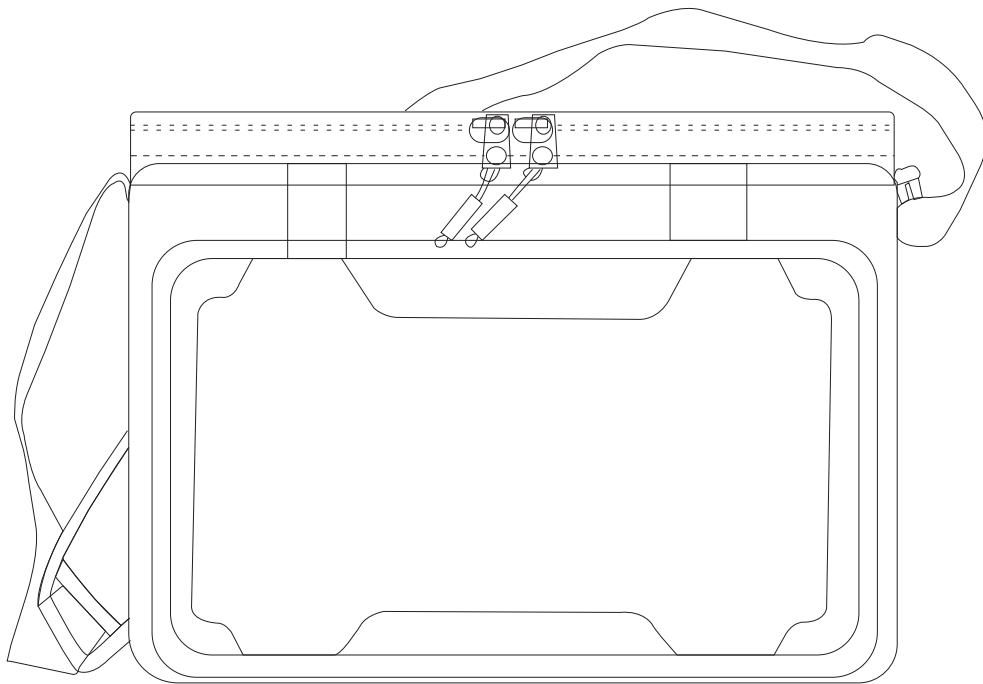

# Product Art Template

Product: **AZ1012 - Arctic Zone® Deep Freeze®  
Titan 24 Can Cooler**

Product Size: **304mm(w) x 304mm(h) x 215mm(d)**

Product Colour:

Decoration Size: **mm(w) x mm(h)**

Decoration Method:

Decoration Colour:

**Artwork  
Approval**

Art Version: V1

**Product Scale 25%**

---