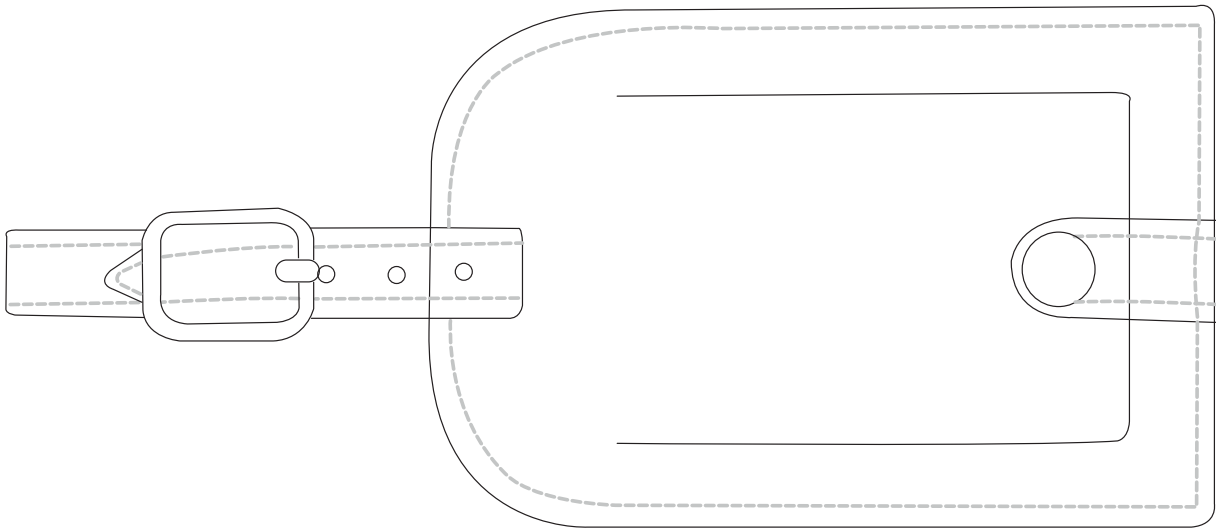

Product Art Template

Product: **9500-65 - Millennium Leather
Identification Tag**

Product Size: **69mm(w) x 108mm(h) x 3mm(d)**

Product Colour:

Decoration Size: **mm(w) x mm(h)**

Decoration Method:

Decoration Colour:

**Artwork
Approval**

Art Version: V1

Product Scale 100%

Notes:

Please check that all the details are correct before providing your approval with confirmed art version

Where the decoration method uses digital printing techniques colours are produced using CMYK equivalent.