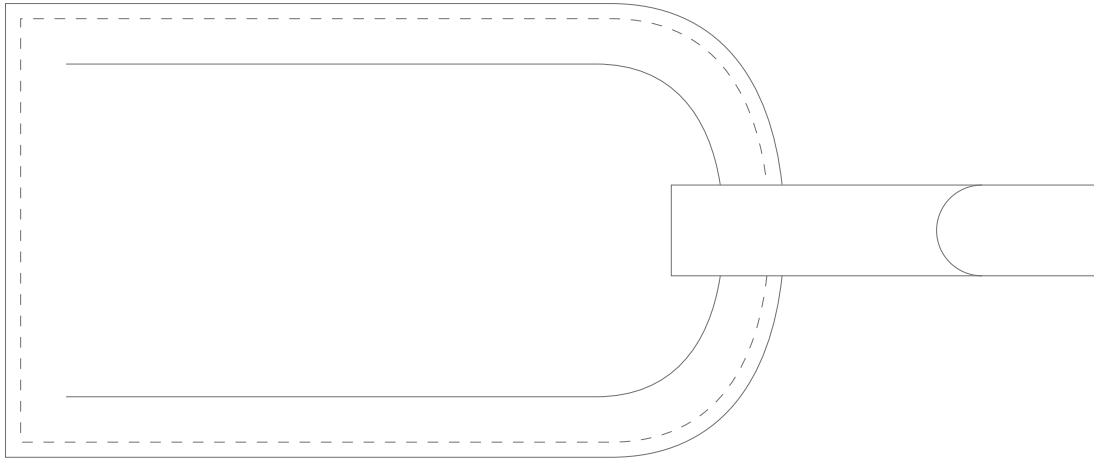

# Product Art Template

Product: **9161 - Coloured Luggage Tag**  
Product Size: **105mm(w) x 60mm(h)**  
Product Colour:  
Decoration Size: **mm(w) x mm(h)**  
Decoration Method:  
Decoration Colour:

**Artwork  
Approval**

Art Version: V1

**Product Scale 100%**

**Front**

**Back**

**Notes:**

Please check that all the details are correct before providing your approval with confirmed art version  
Where the decoration method uses digital printing techniques colours are produced using CMYK equivalent.