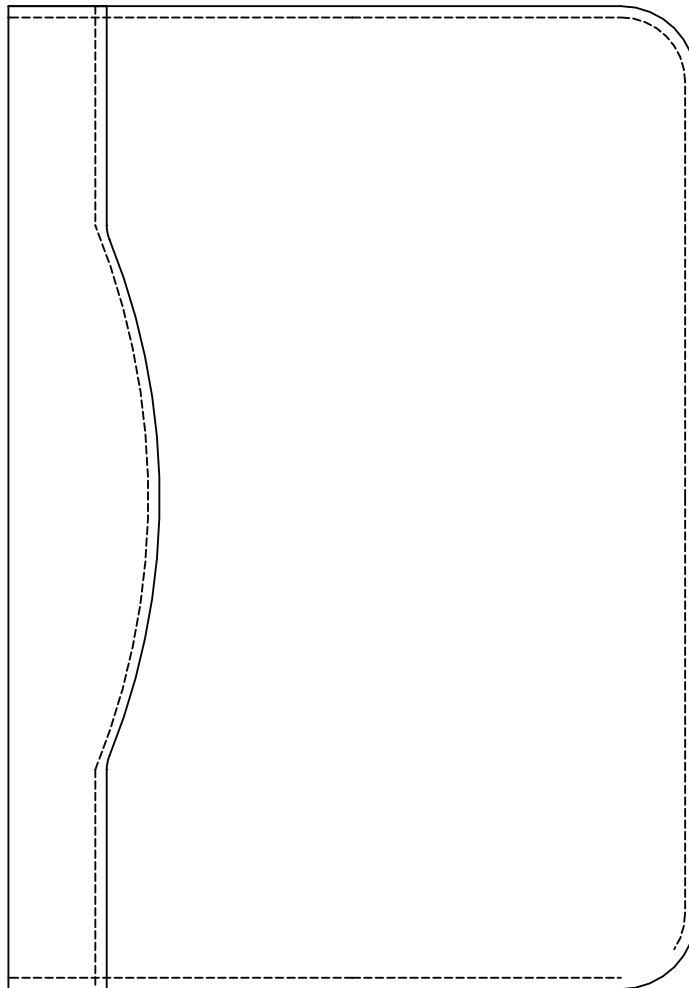

Product Art Template

Product: **885 - A5 Leather Compendium**
Product Size: **182mm(w) x 260mm(h) x 35mm(d)**
Product Colour:
Decoration Size: **mm(w) x mm(h)**
Decoration Method:
Decoration Colour:

**Artwork
Approval**

Art Version: V1

Product Scale 50%

Notes:

Please check that all the details are correct before providing your approval with confirmed art version
Where the decoration method uses digital printing techniques colours are produced using CMYK equivalent.